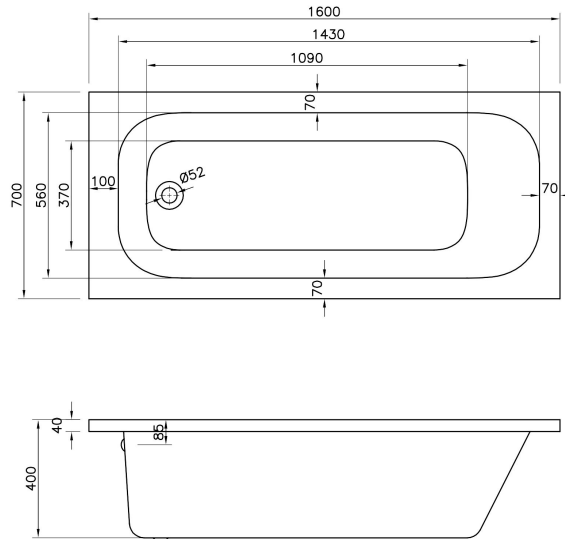

CUSTOMER DATA SHEET - BATHS

SALES CODE: BAI002

DESCRIPTION Modica 1600 x 700 Single Ended Bath

PRODUCT DIMENSIONS

Length (mm)	Width (mm)	Depth (mm)	Nett Wgt Kg
1600	700	400	24

PACKAGING DIMENSIONS

Length (mm)	Width (mm)	Depth (mm)	Gross Wgt Kg

PACKAGING DATA

Box Colour	Brown Cardboard Sleeve		
Box Qty	1	Label Colour	White Label
Label Size	192 X 38	Label Qty	1

OUTER BOX DIMENSIONS (If Applicable)

Length (mm)	Width (mm)	Height (mm)	Gross Wgt Kg

PRODUCT DETAILS

Country of Origin	Poland	Certification	FSC	No	CE	Yes
Fitting Instruction	No	Material Colour Ref	European White			
Product Material	Acrylic	Material Thickness	4mm			
Volume (Ltr)	170L	Displaced Capacity	100L			
Leg Set Inc'	Legset Not Included	Waste Inc'	Waste Not Included			
Drilled/Undrilled	Undrilled For Taps	Includes Grips	No Grips Supplied			
Embossed	No	No of Tapholes	None			
Anti-Slip	No					