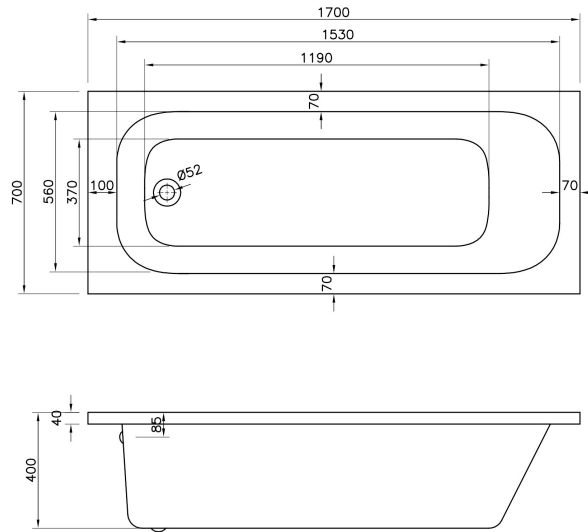

CUSTOMER DATA SHEET - BATHS

SALES CODE: BAI004

DESCRIPTION Modica 1700 x 700 Single Ended Bath

PRODUCT DIMENSIONS

Length (mm)	Width (mm)	Depth (mm)	Nett Wgt Kg
1700	700	400	24

PACKAGING DIMENSIONS

Length (mm)	Width (mm)	Depth (mm)	Gross Wgt Kg

PACKAGING DATA

Box Colour	Brown Cardboard Sleeve		
Box Qty	1	Label Colour	White Label
Label Size	192 X 38	Label Qty	1

OUTER BOX DIMENSIONS (If Applicable)

Length (mm)	Width (mm)	Height (mm)	Gross Wgt Kg

PRODUCT DETAILS

Country of Origin	Poland	Certification	FSC	No	CE	Yes
Fitting Instruction	No	Material Colour Ref	European White			
Product Material	Acrylic	Material Thickness	4mm			
Volume (Ltr)	180L	Displaced Capacity	100L			
Leg Set Inc'	Legset Not Included	Waste Inc'	Waste Not Included			
Drilled/Undrilled	Undrilled For Taps	Includes Grips	No Grips Supplied			
Embossed	No	No of Tapholes	None			
Anti-Slip	No					