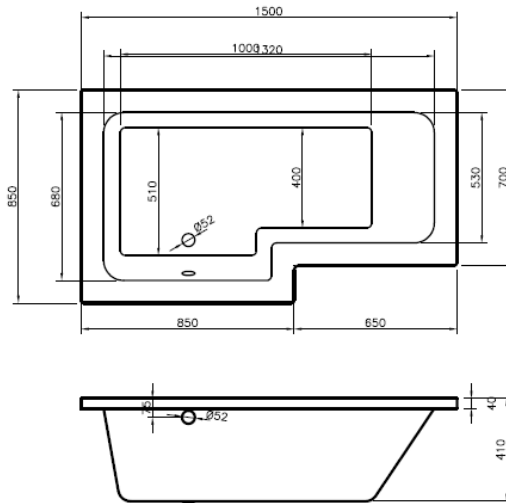

CUSTOMER DATA SHEET - BATHS

SALES CODE: BAI012

DESCRIPTION 1500mm Square Shower Bath LH

PRODUCT DIMENSIONS

Length (mm)	Width (mm)	Depth (mm)	Nett Wgt Kg
1500	850	410	24

PACKAGING DIMENSIONS

Length (mm)	Width (mm)	Depth (mm)	Gross Wgt Kg
1500	850	425	24.5

PACKAGING DATA

Box Colour	Brown Cardboard Sleeve		
Box Qty	1	Label Colour	White Label
Label Size	X	Label Qty	

OUTER BOX DIMENSIONS (If Applicable)

Length (mm)	Width (mm)	Height (mm)	Gross Wgt Kg

PRODUCT DETAILS

Country of Origin	Turkey	Certification	FSC	CE
Fitting Instruction	No	Material Colour Ref	European White	
Product Material	Acrylic	Material Thickness	4mm	
Volume (Ltr)	180L	Displaced Capacity	130L	
Leg Set Inc'	Legset Not Included	Waste Inc'	Waste Not Included	
Drilled/Undrilled	Undrilled For Taps	Includes Grips	No Grips Supplied	
Embossed	No	No of Tapholes	None	
Anti-Slip	No			