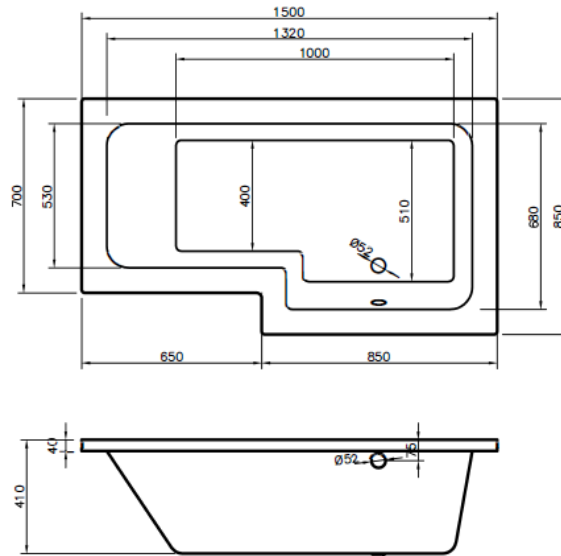

CUSTOMER DATA SHEET - BATHS

SALES CODE: BAI014

DESCRIPTION 1500mm Square Shower Bath RH

PRODUCT DIMENSIONS

Length (mm)	Width (mm)	Depth (mm)	Nett Wgt Kg
1500	850	410	24

PACKAGING DIMENSIONS

Length (mm)	Width (mm)	Depth (mm)	Gross Wgt Kg
1500	850	425	24.5

PACKAGING DATA

Box Colour	Brown Cardboard Sleeve		
Box Qty	1	Label Colour	White Label
Label Size	300 X 35	Label Qty	2

OUTER BOX DIMENSIONS (If Applicable)

Length (mm)	Width (mm)	Height (mm)	Gross Wgt Kg

PRODUCT DETAILS

Country of Origin	Turkey	Certification	FSC	CE	Yes
Fitting Instruction	No	Material Colour Ref	European White		
Product Material	Acrylic	Material Thickness	4mm		
Volume (Ltr)	180L	Displaced Capacity	130L		
Leg Set Inc'	Legset Not Included	Waste Inc'	Waste Not Included		
Drilled/Undrilled	Undrilled For Taps	Includes Grips	No Grips Supplied		
Embossed	No	No of Tapholes	None		
Anti-Slip	No				