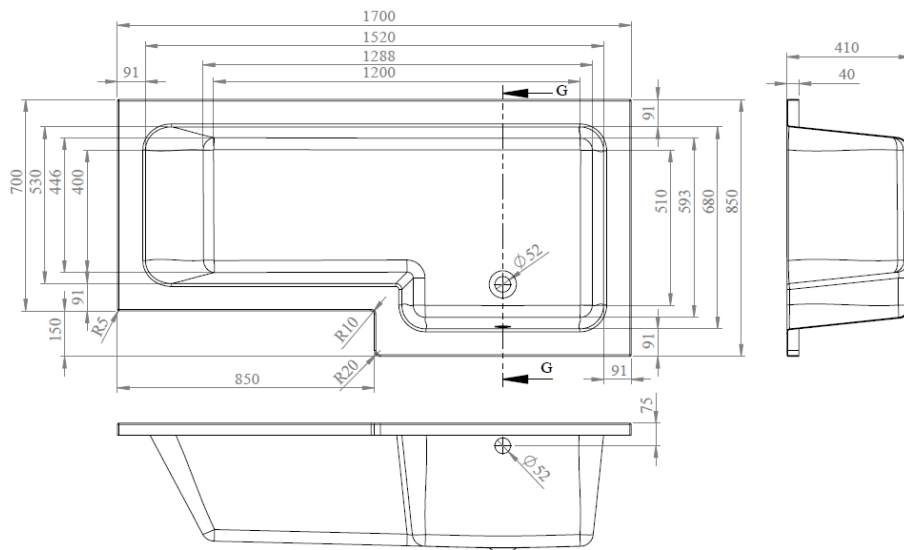

CUSTOMER DATA SHEET - BATHS

SALES CODE: BAI008

DESCRIPTION 1700mm Square Shower Bath RH

PRODUCT DIMENSIONS

Length (mm)	Width (mm)	Depth (mm)	Nett Wgt Kg
1700	850	410	31.5

PACKAGING DIMENSIONS

Length (mm)	Width (mm)	Depth (mm)	Gross Wgt Kg
1700	850	425	24.5

PACKAGING DATA

Box Colour	Brown Cardboard Sleeve		
Box Qty	1	Label Colour	White Label
Label Size	300 X 35	Label Qty	2

OUTER BOX DIMENSIONS (If Applicable)

Length (mm)	Width (mm)	Height (mm)	Gross Wgt Kg

PRODUCT DETAILS

Country of Origin	Turkey	Certification	FSC	CE	Yes
Fitting Instruction	No	Material Colour Ref	European White		
Product Material	Acrylic	Material Thickness	4mm		
Volume (Ltr)	200L	Displaced Capacity	165L		
Leg Set Inc'	Legset Not Included	Waste Inc'	Waste Not Included		
Drilled/Undrilled	Undrilled For Taps	Includes Grips	No Grips Supplied		
Embossed	No	No of Tapholes	None		
Anti-Slip	No				