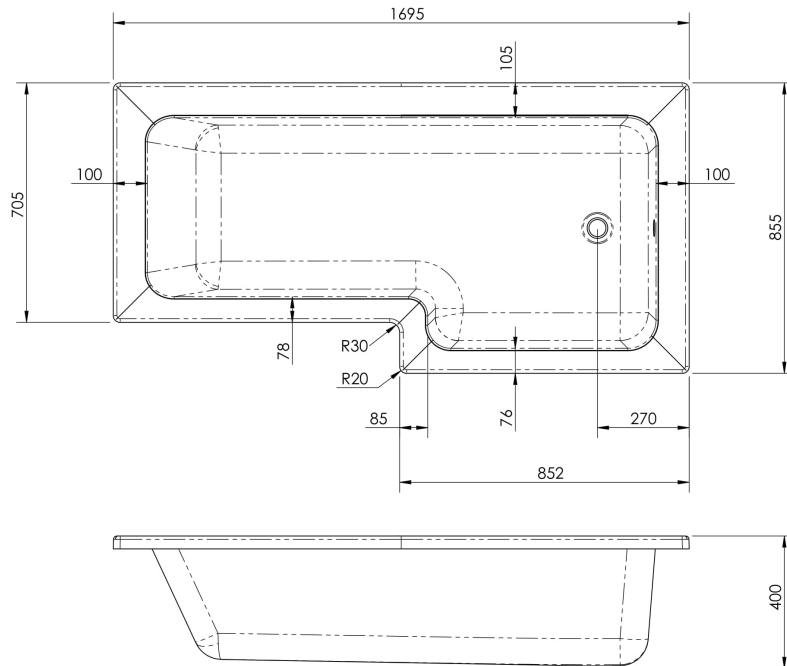

## CUSTOMER DATA SHEET

SALES CODE: BAI010

DESCRIPTION: Right Hand Square Bath 1700mm

## CUSTOMER DATA SHEET - BATHS

SALES CODE: BAI010

DESCRIPTION 1700mm Square Shower Bath R/H

### PRODUCT DIMENSIONS

Length (mm)	Width (mm)	Depth (mm)	Nett Wgt Kg
1700	850	400	31.5

### PACKAGING DIMENSIONS

Length (mm)	Width (mm)	Depth (mm)	Gross Wgt Kg
1700	850	425	24.5