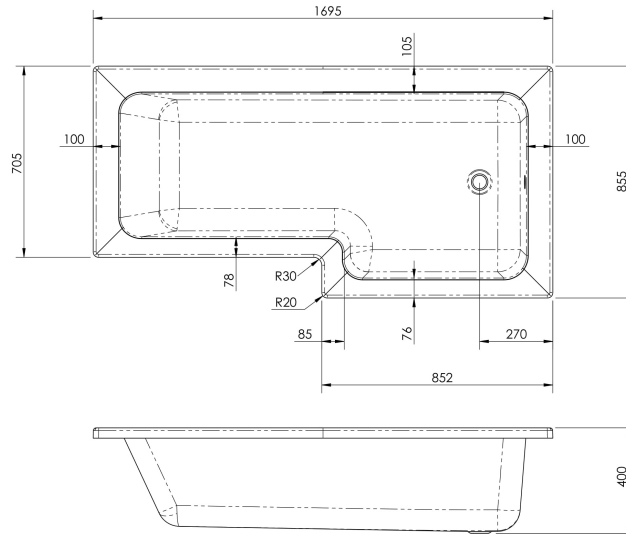

## CUSTOMER DATA SHEET

SALES CODE: BAI010

DESCRIPTION: Right Hand Square Bath 1700mm

## CUSTOMER DATA SHEET - BATHS

SALES CODE: BAI010

DESCRIPTION 1700mm Square Shower Bath R/H

### PRODUCT DIMENSIONS

Length (mm)	Width (mm)	Depth (mm)	Nett Wgt Kg
1700	850	400	31.5

### PACKAGING DIMENSIONS

Length (mm)	Width (mm)	Depth (mm)	Gross Wgt Kg
1700	850	425	24.5