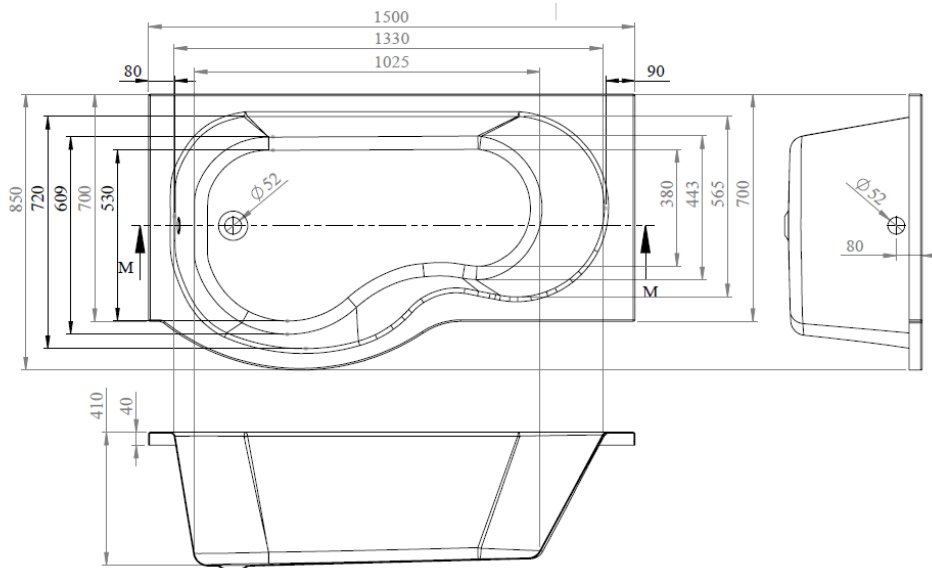

## CUSTOMER DATA SHEET - BATHS

SALES CODE: BAI020

DESCRIPTION 1500mm P Shaped Showerbath Lh

### PRODUCT DIMENSIONS

Length (mm)	Width (mm)	Depth (mm)	Nett Wgt Kg
1500	850	410	23.5

### PACKAGING DIMENSIONS

Length (mm)	Width (mm)	Depth (mm)	Gross Wgt Kg
1500	900	415	19

### OUTER BOX DIMENSIONS (If Applicable)

Length (mm)	Width (mm)	Height (mm)	Gross Wgt Kg