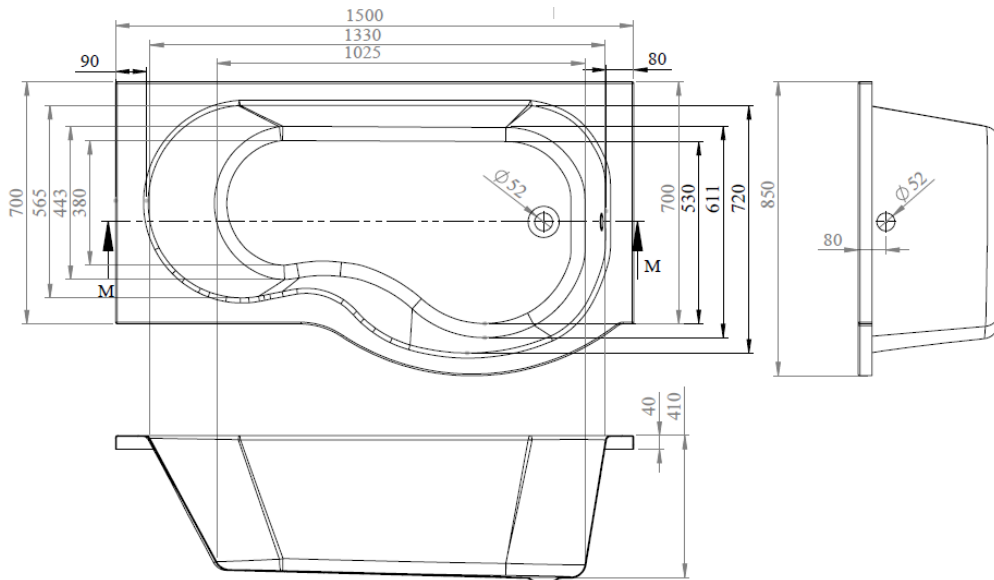

CUSTOMER DATA SHEET - BATHS

SALES CODE: BAI022

DESCRIPTION 1500mm P Shaped Showerbath RH

PRODUCT DIMENSIONS

Length (mm)	Width (mm)	Depth (mm)	Nett Wgt Kg
1500	850	410	23.5

PACKAGING DIMENSIONS

Length (mm)	Width (mm)	Depth (mm)	Gross Wgt Kg
1500	900	415	19

PACKAGING DATA

Box Colour	Brown Cardboard Sleeve		
Box Qty	1	Label Colour	White Label
Label Size	300 X 35	Label Qty	2

OUTER BOX DIMENSIONS (If Applicable)

Length (mm)	Width (mm)	Height (mm)	Gross Wgt Kg

PRODUCT DETAILS

Country of Origin	Turkey	Certification	FSC	CE
Fitting Instruction	No	Material Colour Ref	European White	
Product Material	Acrylic	Material Thickness	4mm	
Volume (Ltr)	180L	Displaced Capacity		
Leg Set Inc'	Not Applicable	Waste Inc'	Not Applicable	
Drilled/Undrilled	Not Applicable	Includes Grips	Not Applicable	
Embossed	Not Applicable	No of Tapholes	None	
Anti-Slip	Not Applicable			