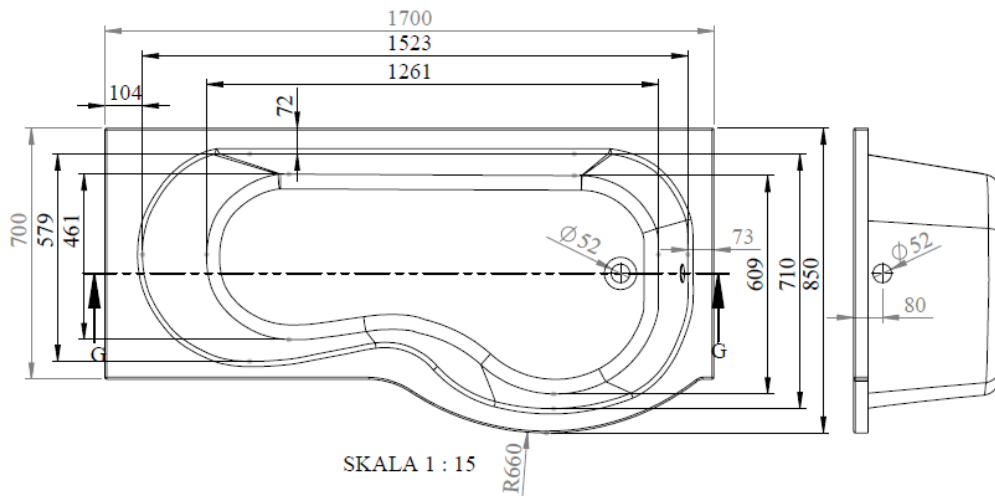

CUSTOMER DATA SHEET - BATHS

SALES CODE: BAI016

DESCRIPTION 1700mm P Shaped Showerbath Lh

PRODUCT DIMENSIONS

Length (mm)	Width (mm)	Depth (mm)	Nett Wgt Kg
1700	850	415	29

PACKAGING DIMENSIONS

Length (mm)	Width (mm)	Depth (mm)	Gross Wgt Kg
1700	900	415	19

PACKAGING DATA

Box Colour	Brown Cardboard Sleeve		
Box Qty	1	Label Colour	White Label
Label Size	300 X 35	Label Qty	2

OUTER BOX DIMENSIONS (If Applicable)

Length (mm)	Width (mm)	Height (mm)	Gross Wgt Kg

PRODUCT DETAILS

Country of Origin	Turkey	Certification	FSC	CE
Fitting Instruction	No	Material Colour Ref	European White	
Product Material	Acrylic	Material Thickness	4mm	
Volume (Ltr)	200L	Displaced Capacity	130L	
Leg Set Inc'	Not Applicable	Waste Inc'	Not Applicable	
Drilled/Undrilled	Not Applicable	Includes Grips	Not Applicable	
Embossed	Not Applicable	No of Tapholes	None	
Anti-Slip	Not Applicable			