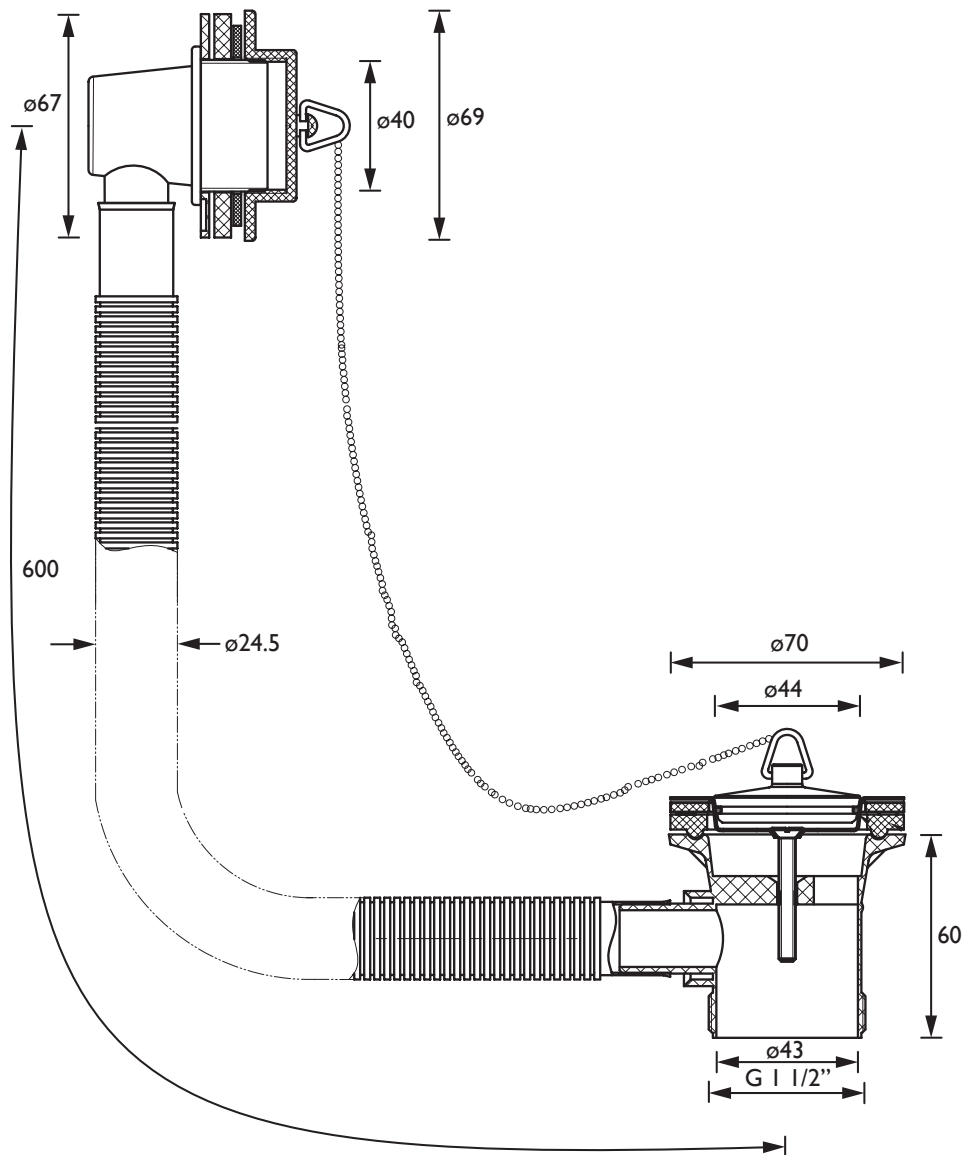

### Features:

- Economy waste with Brass plug
- Slotted waste - suitable for baths with a built in overflow

### Specification

Main Construction Material:	Brass; ABS
Connection Inlet:	G1 1/2"
Contemporary or Traditional:	Contemporary

### Dimensions (measurements in mm)