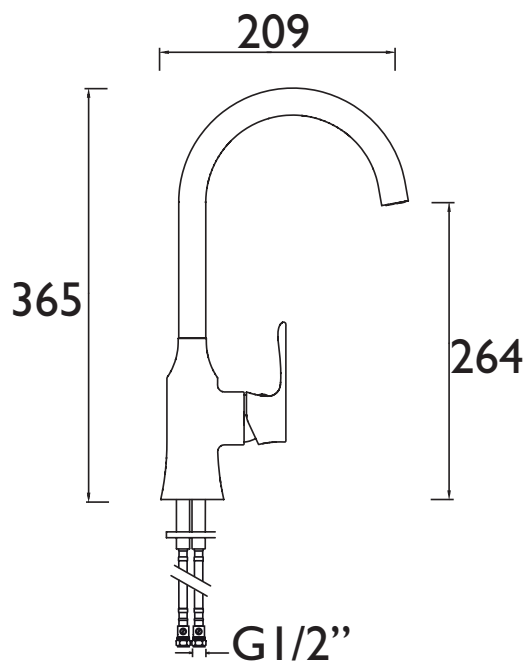

THY EFSNK C

THYME Tap Range Thyme Easyfit Sink Mixer Chrome

Specification	
Style:	Contemporary
Product Type:	Kitchen Tap
Finish/Colour:	Chrome
Main Construction Material:	Brass
Mount Type:	Deck Mounted
Handle Type:	Square
Connection Inlet:	M10x400mm x 1/2" BSP Flexi Tails
Number of Tap Holes Required:	1
Valve/Cartridge Type:	35mm Cartridge
Plumbing System Suitability	All Preferable Balanced
Working Pressure Range:	Min 0.4bar, Max 5.0bar
Maximum Hot Water Temperature: °c	65
Maximum Dynamic Pressure: (bar)	5
Maximum Static Pressure: (bar)	10
Flow Type:	Single
Flow Rate: (l/min @ 3 bar)	8.8
Connection Outlet:	N/A
Isolation Included:	Yes

Features:

- Metal Backnuts
- Ceramic Disc
- Easyfit

Product Certifications:

For more products, visit our website:

Dimensions (measurements in mm)

Flow Rates (l/min)						
System Pressure (bar)	0.4	0.5	1	2	3	5
THY EFSNK C	3.2	3.5	5	7.1	8.8	11.3

TECHNICAL
DATA
SHEET

BRISTAN
TAPS & SHOWERS

D2