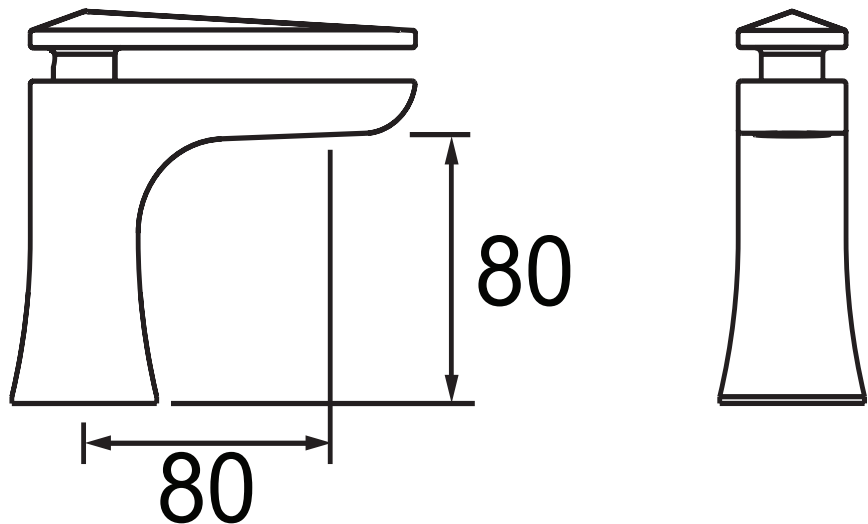

EBY 1/2 C

EBONY Tap Range Ebony Basin Taps Chrome

Features:

- Metal Backnuts
- Ceramic Disc
- 1/2" valve

Product Certifications:

For more products, visit our website:

Specification

Style:	Traditional
Product Type:	Bathroom Tap
Finish/Colour:	Chrome
Main Construction Material:	Brass
Mount Type:	Deck
Handle Type:	Lever
Connection Inlet:	1/2" BSP
Number of Tap Holes Required:	2
Valve/Cartridge Type:	1/2" Ceramic Disc Valve
Plumbing System Suitability	All
Working Pressure Range:	Min 0.2 bar - Max 5.0 Bar
Maximum Hot Water Temperature: °c	65
Maximum Dynamic Pressure: (bar)	5 bar
Maximum Static Pressure: (bar)	10
Flow Type:	Single Flow
Flow Rate: (l/min @ 3 bar)	28.8
Connection Outlet:	M24 Flow Straighteners
Isolation Included:	NO

Dimensions (measurements in mm)

Flow Rates (l/min)

System Pressure (bar)	0.2	0.5	1	2	3	5
EBY 1/2 C	7.2	11.4	16.5	23.4	28.8	37.2

TECHNICAL
DATA
SHEET

BRISTAN
TAPS & SHOWERS

D2