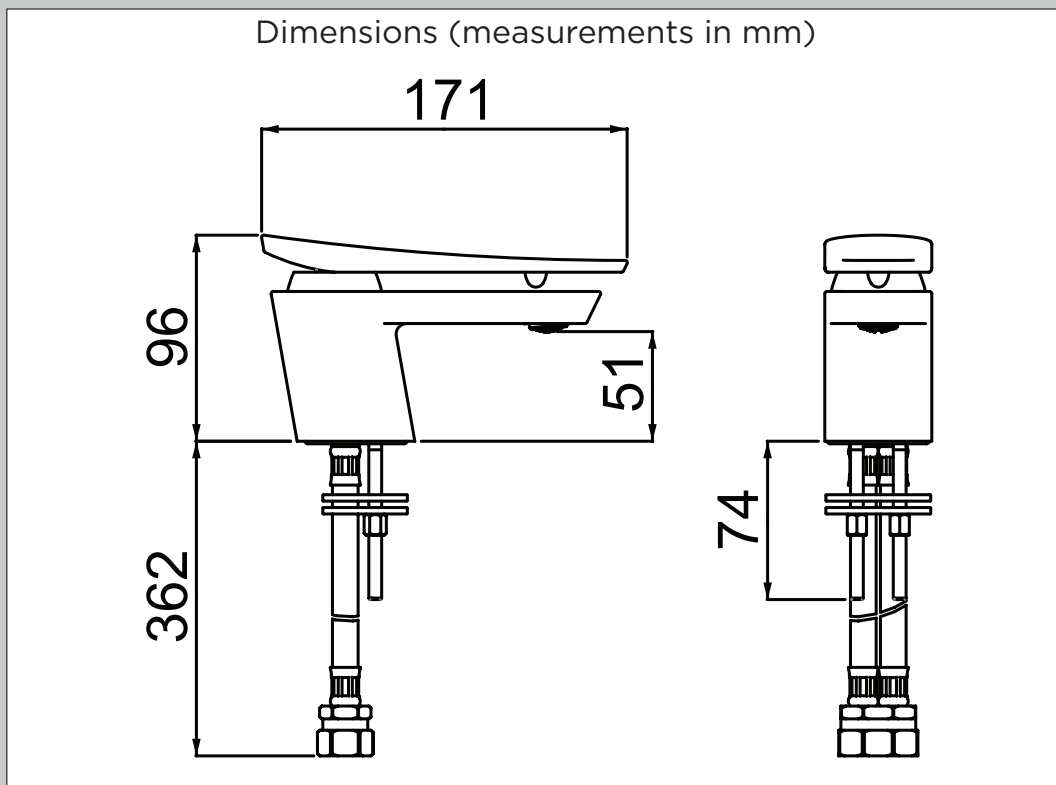

CLR BASNW WHT

CLARET Tap Range

Claret Basin Mixer without Waste White & Chrome

Specification	
Style:	Contemporary
Product Type:	Bathroom Tap
Finish/Colour:	Chrome & White
Main Construction Material:	Brass
Mount Type:	Deck Mounted
Handle Type:	Single Lever
Connection Inlet:	M10x300mm x 15mm Compression Flexi Tail
Number of Tap Holes Required:	1
Valve/Cartridge Type:	35mm Cartridge
Plumbing System Suitability	Ideally Balanced
Working Pressure Range:	Min. 0.2, Max. 5.0 Bar
Maximum Hot Water Temperature: °c	65
Maximum Dynamic Pressure: (bar)	5
Maximum Static Pressure: (bar)	10
Flow Type:	Single Flow
Flow Rate: (l/min @ 3 bar)	22.1
Connection Outlet:	N/A
Isolation Included:	No

Features:

- Flexi Tails
- Metal Fixing Nut
- Ceramic Cartridge

Product Certifications:

For more products, visit our website:

Flow Rates (l/min)						
System Pressure (bar)	0.2	0.5	1	2	3	5
CLR BASNW WHT	5.5	8.9	12.6	17.8	22.1	28.5

TECHNICAL
DATA
SHEET

BRISTAN
TAPS & SHOWERS

D4