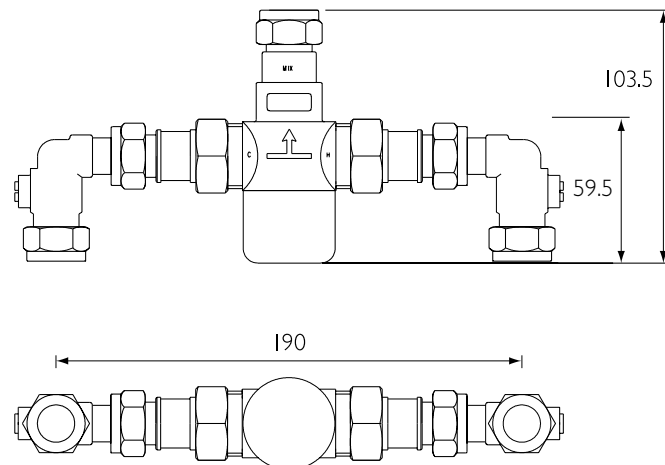

Call our specifier helpline on **0844 701 6273**
or visit www.specifybristan.com
Bristan, Birch Coppice Business Park,
Dordon, Tamworth, Staffordshire B78 1SG