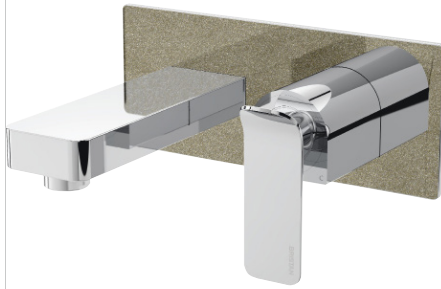

MALP WMBF CS

ALP Tap Range Metallix Alp Wall Mounted Bath Filler Champagne Shimmer

Features:

- Brass construction
- 45mm cartridge

Specification

Style:	Contemporary
Product Type:	Bathroom Taps
Finish/Colour:	Chrome/Champagne Shimmer
Main Construction Material:	Brass
Mount Type:	Wall Mounted
Handle Type:	Lever
Connection Inlet:	15mm Compression
Connection Outlet:	N/A
Number of Tap Holes:	2
Valve/Cartridge Type:	45mm Cartridge
Plumbing System Requirements:	All Plumbing Systems
Working Pressure Range:	Min. 0.3 bar, Max. 5.0 bar
Maximum Hot Water Temperature: °C	65
Maximum Dynamic Pressure: (bar)	5
Maximum Static Pressure: (bar)	10
Flow Type:	Single