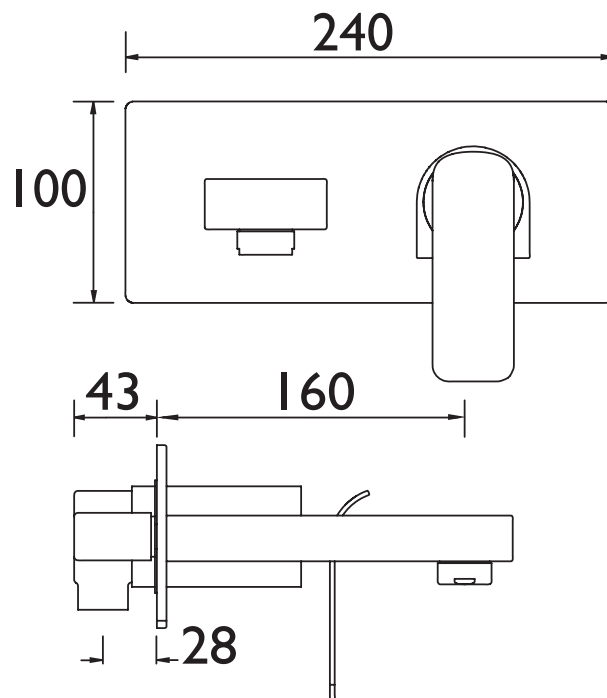

MALP WMBF CS

ALP Tap Range Metallix Alp Wall Mounted Bath Filler Champagne Shimmer

Features:

- Brass construction
- 45mm cartridge

Specification

Style:	Contemporary
Product Type:	Bathroom Taps
Finish/Colour:	Chrome/Champagne Shimmer
Main Construction Material:	Brass
Mount Type:	Wall Mounted
Handle Type:	Lever
Connection Inlet:	15mm Compression
Connection Outlet:	N/A
Number of Tap Holes:	2
Valve/Cartridge Type:	45mm Cartridge
Plumbing System Requirements:	All Plumbing Systems
Working Pressure Range:	Min. 0.3 bar, Max. 5.0 bar
Maximum Hot Water Temperature: °C	65
Maximum Dynamic Pressure: (bar)	5
Maximum Static Pressure: (bar)	10
Flow Type:	Single

Dimensions (measurements in mm)

For more products, visit our website:
<http://www.bristan.com>

Flow Rates (l/min)

System Pressure (bar)	0.2	0.5	1	2	3	5
MALP WMBF CS	12.3	15.4	21.9	30.5	37.3	48.2

TECHNICAL
DATA
SHEET