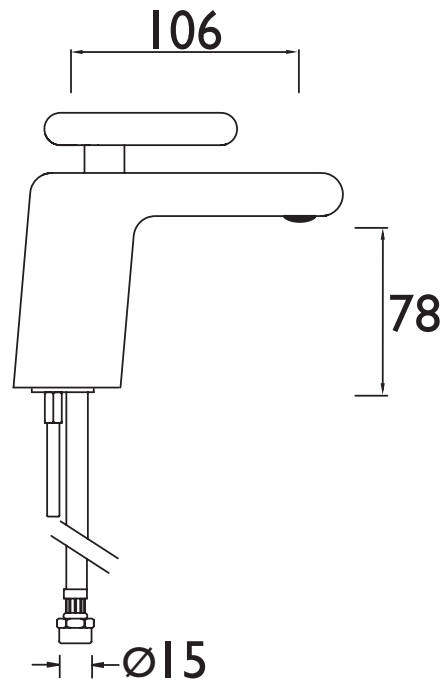

### Features:

- Clicker waste
- Metal handle
- 35mm cartridge

### Specification

<b>Style:</b>	Contemporary
<b>Product Type:</b>	Bathroom Taps
<b>Finish/Colour:</b>	Chrome/Copper Radiance
<b>Main Construction Material:</b>	Brass
<b>Mount Type:</b>	Deck Mounted
<b>Handle Type:</b>	Single Lever
<b>Connection Inlet:</b>	M10 x 15mm Compression Flexi Tails
<b>Connection Outlet:</b>	N/A
<b>Number of Tap Holes:</b>	1
<b>Valve/Cartridge Type:</b>	35mm Ceramic Cartridge
<b>Plumbing System Requirements:</b>	Suitable for all plumbing systems
<b>Working Pressure Range:</b>	Min. 0.2 bar, Max. 5.0 bar
<b>Maximum Hot Water Temperature: °C</b>	65
<b>Maximum Dynamic Pressure: (bar)</b>	5
<b>Maximum Static Pressure: (bar)</b>	10
<b>Flow Type:</b>	Single
<b>Flow Rate: (l/min @ 3 bar)</b>	20.7

### Dimensions (measurements in mm)

For more products, visit our website:  
<http://www.bristan.com>

### Flow Rates (l/min)

System Pressure (bar)	0.2	0.5	1	2	3	5
MPIV BAS CR	4.7	7.8	11.7	16.7	20.7	26.7

TECHNICAL  
DATA  
SHEET

**BRISTAN**  
TAPS & SHOWERS

D1