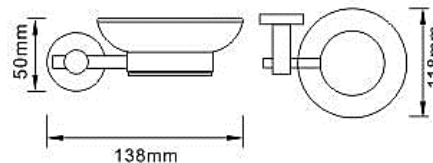

### Product Specification

Product Code: RD DISH C  
Finish: Chrome  
Product Type: Contemporary

### Additional Information:

•Dimensions:

Height	50 mm
Width	138 mm
Depth	118 mm

•Chrome plated to BS EN 248

•Other accessories available from the Round range:

Towel Ring	RD RING C
Robe Hook	RD HOOK C
Towel Ring	RD RAIL C
Toilet Roll Holder	RD ROLL C