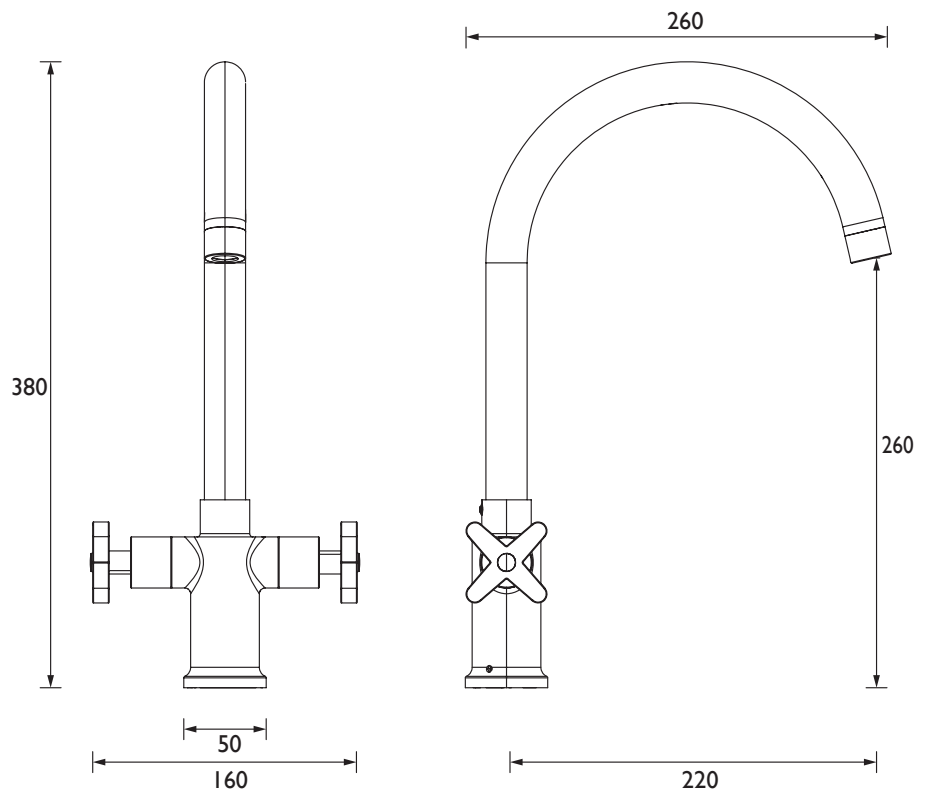

### Specification

<b>Product Type:</b>	Kitchen Taps
<b>Main Construction Material:</b>	Brass
<b>Mount Type:</b>	Deck Mounted
<b>Handle Type:</b>	Crosshead
<b>Connection Inlet:</b>	1/2" BSP Flexible Tails
<b>Connection Outlet:</b>	
<b>Number of Tap Holes:</b>	1
<b>Valve/Cartridge Type:</b>	1/2" Ceramic Disc Valves
<b>Plumbing System Requirements:</b>	All, Preferably Balanced
<b>Working Pressure Range:</b>	Min 0.3 Bar, Max 5.0 Bar
<b>Maximum Hot Water Temperature: °C</b>	65
<b>Maximum Static Pressure: (bar)</b>	10
<b>Flow Type:</b>	Single Flow
<b>Isolation Included:</b>	Yes

### Features:

- Long life and easy to use 1/4 turn ceramic disc valves
- Metal fixing nut for added durability
- Easyfit base included
- Flexible tails included

### Dimensions (measurements in mm)