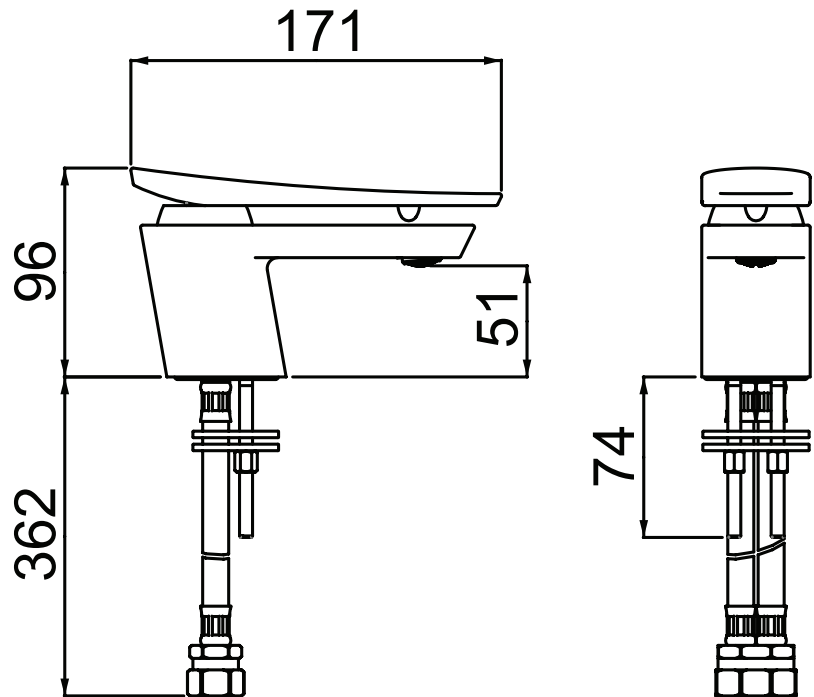

MCLR BASNW GG

CLARET Tap Range Metallix Claret Basin Mixer Graphite Glisten

Features:

- Flexi Tails
- Metal Fixing Nut
- Ceramic Cartridge

Specification

Style:	Contemporary
Product Type:	Bathroom Taps
Finish/Colour:	Chrome/Graphite Glisten
Main Construction Material:	Brass
Mount Type:	Deck Mounted
Handle Type:	Lever
Connection Inlet:	1/2" BSP Female
Connection Outlet:	N/A
Number of Tap Holes:	1
Valve/Cartridge Type:	35mm Ceramic Cartridge
Plumbing System Requirements:	All Plumbing Systems
Working Pressure Range:	Min. 0.2 bar, Max. 5.0 bar
Maximum Hot Water Temperature: °C	65
Maximum Dynamic Pressure: (bar)	5
Maximum Static Pressure: (bar)	10
Flow Type:	Single
Flow Rate: (l/min @ 3 bar)	23.3

Dimensions (measurements in mm)

For more products, visit our website:
<http://www.bristan.com>

Flow Rates (l/min)

System Pressure (bar)	0.2	0.5	1	2	3	5
MCLR BASNW GG	5.6	8.9	12.6	17.8	22.1	28.5

TECHNICAL
DATA
SHEET