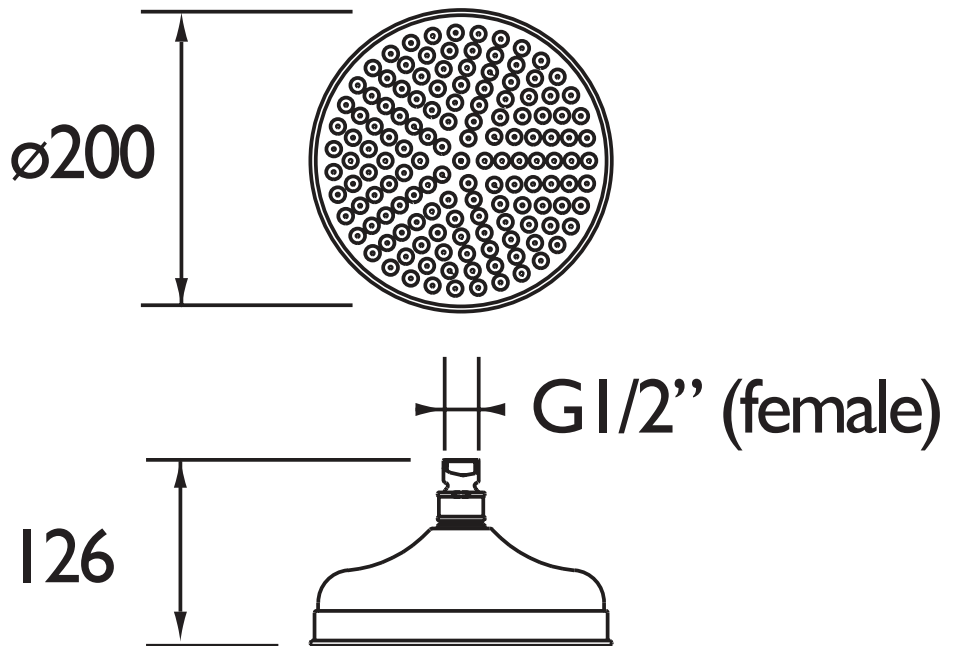

## Accessories Traditional 200mm Round Fixed Head Chrome

### Features:

- Complete with swivel joint for angle adjustment

### Specification

Main Construction Material:	Brass
Connection Inlet:	½" BSP
Connection Outlet:	N/A
Contemporary or Traditional:	Traditional
Plumbing System Requirements:	All - Ideally Balanced
Working Pressure Range:	Min. 0.2 Bar - Max. 8.0 Bar

### Dimensions (measurements in mm)

TECHNICAL  
DATA  
SHEET

BRISTAN

D3