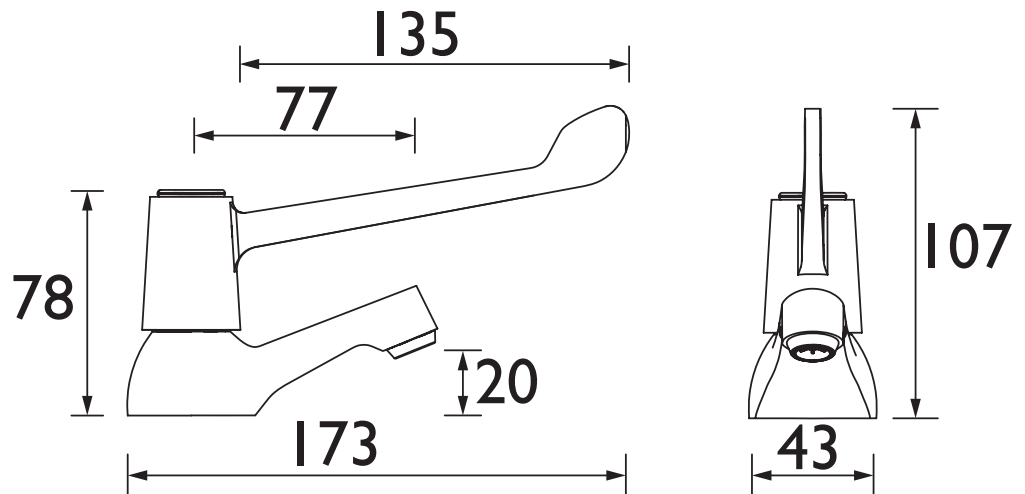

## Specification

<b>Product Type:</b>	Bathroom taps
<b>Main Construction Material:</b>	Brass
<b>Mount Type:</b>	Deck Mounted
<b>Handle Type:</b>	Lever Handles
<b>Connection Inlet:</b>	1/2" BSP
<b>Connection Outlet:</b>	M16 Aerator
<b>Number of Tap Holes:</b>	2
<b>Valve/Cartridge Type:</b>	1/2" Ceramic Disc Valve
<b>Plumbing System Requirements:</b>	Suitable for all plumbing systems
<b>Minimum Dynamic Pressure:</b>	0.2 Bar
<b>Maximum Dynamic Pressure:</b>	7.0 Bar
<b>Maximum Hot Water Temperature: °C</b>	65
<b>Maximum Static Pressure: (bar)</b>	10
<b>Flow Type:</b>	Single Flow
<b>Isolation Included:</b>	No

## Dimensions (measurements in mm)