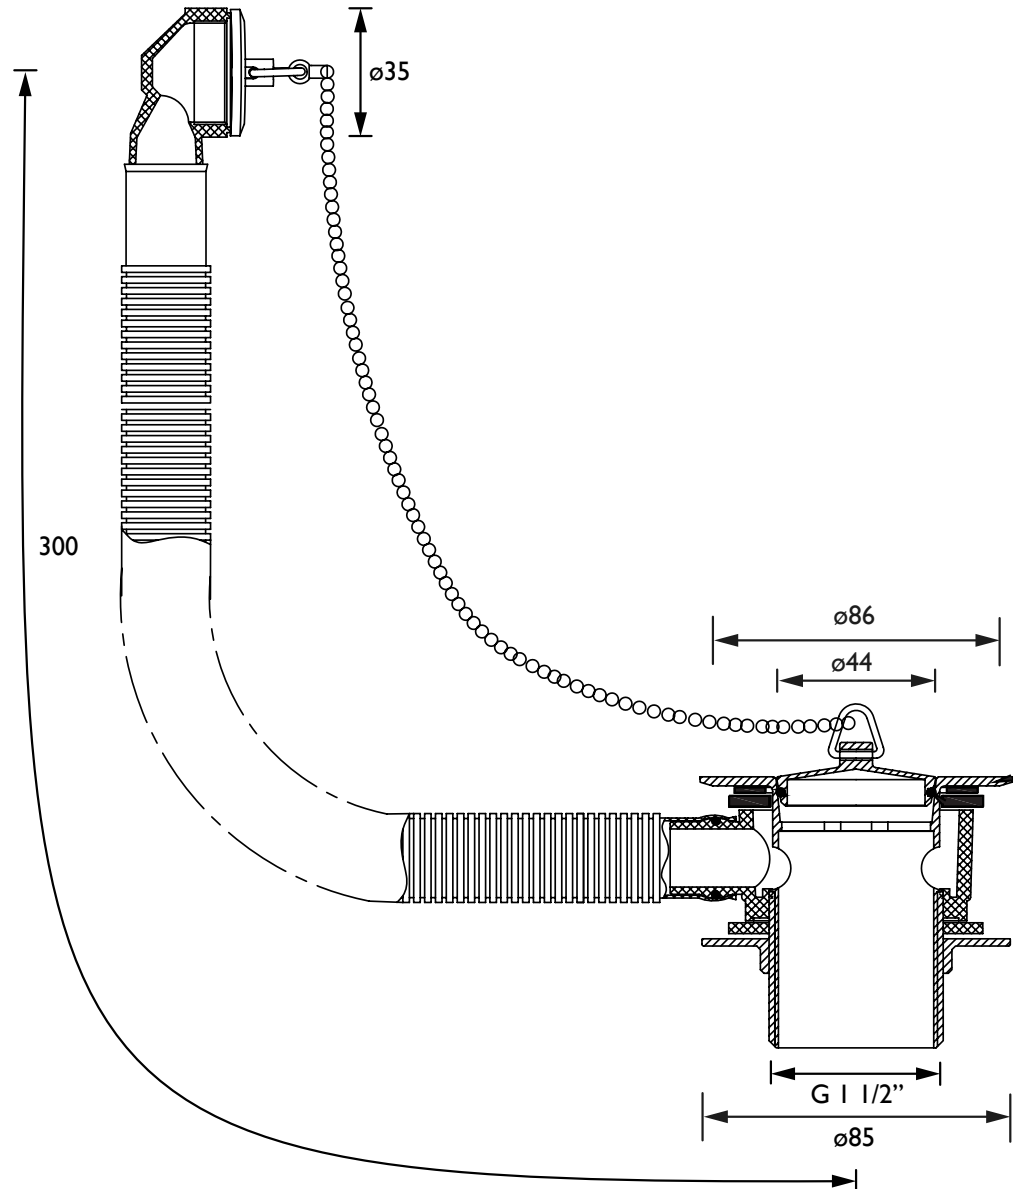

### Specification

Main Construction Material:	Brass
Connection Inlet:	G1 1/2"
Contemporary or Traditional:	Traditional

### Dimensions (measurements in mm)