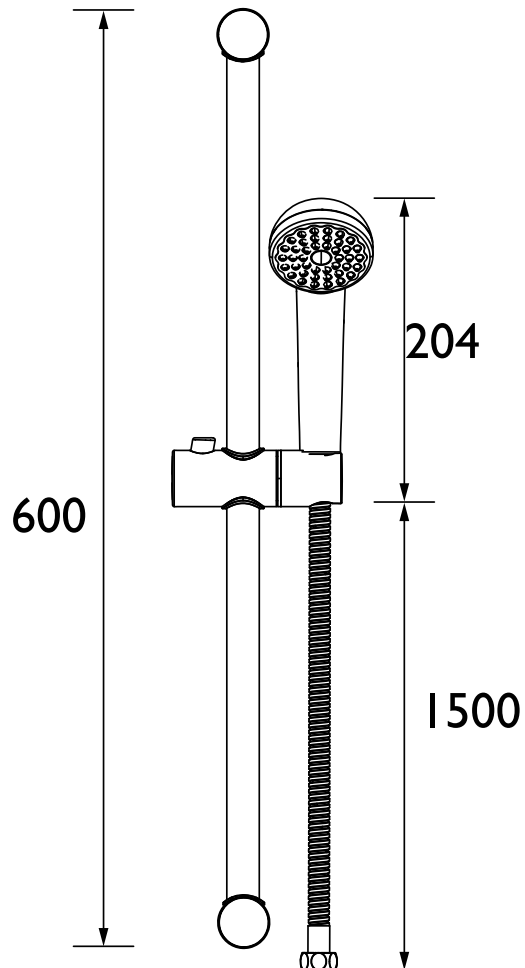

Specification	
Adjustable Brackets:	No
Main Construction Material:	Plastic and Steel
Connection Inlet:	G 1/2"
Connection Outlet:	G 1/2"
Finish/Colour:	Chrome
Isolation Included:	No
Riser Length: (mm)	600
Rub Clean Handset:	Yes
Minimum Dynamic Pressure: (bar)	0.2 bar
Maximum Dynamic Pressure: (bar)	5.0 bar
Maximum Static Pressure: (bar)	10 bar
Handset Type:	Single Function Rub Clean Handset

Features:

- Includes 1.5m hose, riser rail, rub-clean anti-limescale handset and hose retainer
- Clam packed
- 1.5m shower hose

Product Certifications:

For more products, visit our website:
<http://www.bristan.com>

Dimensions (measurements in mm)

TECHNICAL DATA SHEET

BRISTAN

D6