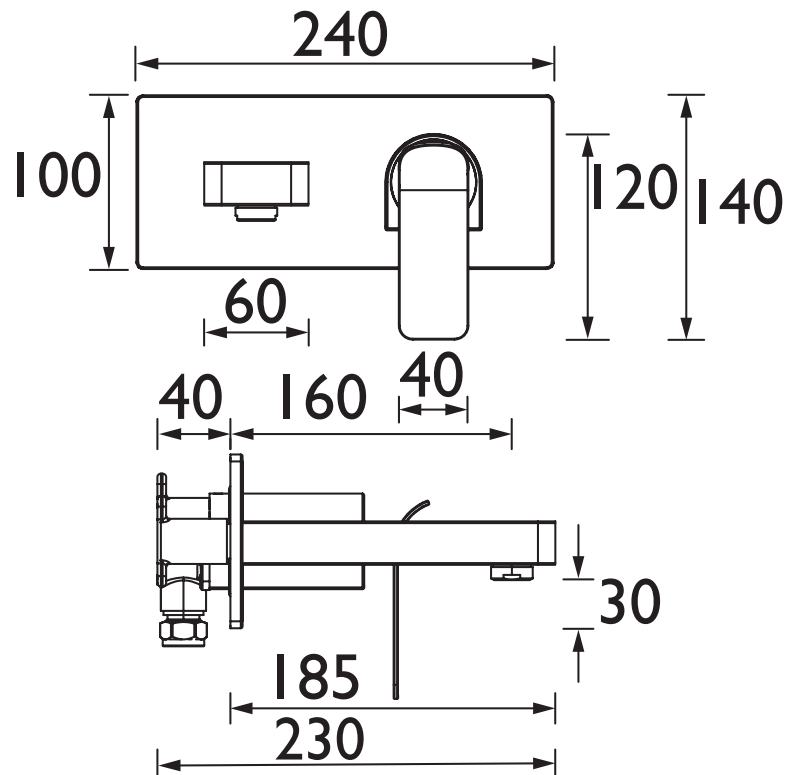

ALP WMBF C

ALP Tap Range Alp Wall Mounted Bath Filler Chrome

Features:

- Long life ceramic cartridge for added durability and ease of use
- Easy to use lever handle
- Minimum working pressure of 0.3 bar

Product Certifications:

WRAS Certificate No: 2109903
WRAS Expiry Date: 30/09/2026

For more products, visit our website:
<http://www.bristan.com>

Specification

Product Type:	Bathroom Taps
Main Construction Material:	Brass
Mount Type:	Wall Mounted
Handle Type:	Lever Handle
Connection Inlet:	15mm Compression
Connection Outlet:	M24 Anti-Splash
Number of Tap Holes:	2
Flow Control Valve Type:	45mm Cartridge
Plumbing System:	Suitable for all plumbing systems
Minimum Dynamic Pressure: (Bar)	0.3 Bar
Maximum Dynamic Pressure: (Bar)	5.0 Bar
Maximum Static Pressure: (Bar)	10
Maximum Hot Water Temperature: (C°)	65
Flow Type:	Single Flow
Isolation Included:	No
Check Valve Supplied:	No

Dimensions (measurements in mm)

Flow Rates (l/min)

System Pressure (bar)	0.3	0.5	1	2	3	5
ALP WMBF C	13.30	17.18	23.98	34.65	43.2	55.9

TECHNICAL DATA SHEET

BRISTAN

D10