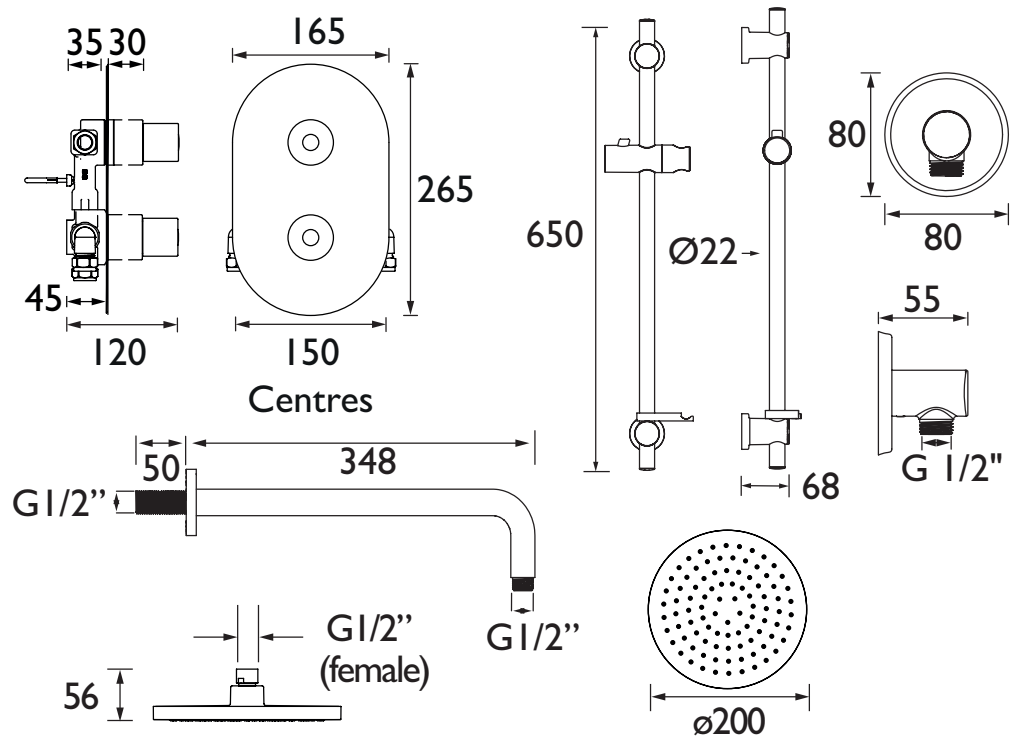

ARTISAN SHWR PK2

ARTISAN Shower Range

Artisan Shower Pack 2 Complete

Features:

- This simplistic shower pack contains an Artisan shower valve with an integral two outlet diverter. It has a 200mm round fixed head with shower arm; and an adjustable riser shower kit with a large multi function rub-clean handset.
- The shower valve has been designed to fit in any UK wall cavity and therefore only needs a 35mm deep cavity space
- Dual control - flow and temperature are controlled separately
- Fully serviceable from the front
- Wall outlet designed with Bristan's Wall Mount Technology for easier installation

Product Certifications:

For more products, visit our website:
<http://www.bristan.com>

Specification

Finish/Colour:	Chrome Plated
Main Construction Material:	Brass; ABS
No of Controls:	2
Shower Type:	Dual Control
Shower Head Type:	Fixed Head
Valve/Cartridge Type:	3/4" Ceramic Disc Valve 1/4 turn
Maximum Hot Water Supply Temperature °C:	65
Maximum Static Pressure: (bar)	10
Plumbing System Suitability:	Suitable for all plumbing systems
Minimum Dynamic Pressure:	0.2 bar
Maximum Dynamic Pressure:	5.0 bar
Connection Inlet:	15mm Compression
Connection Outlet:	G 1/2"
Isolation Valve Included:	No
Check Valve Included:	Yes

Dimensions (measurements in mm)

Flow Rates (l/min)

System Pressure (bar)	0.2	0.5	1	2	3	5
Fixed Head	2.2	3.5	5.0	7.0	8.6	11.1
Through Handset	2.1	3.3	4.7	6.6	8.1	10.5

TECHNICAL DATA SHEET

BRISTAN