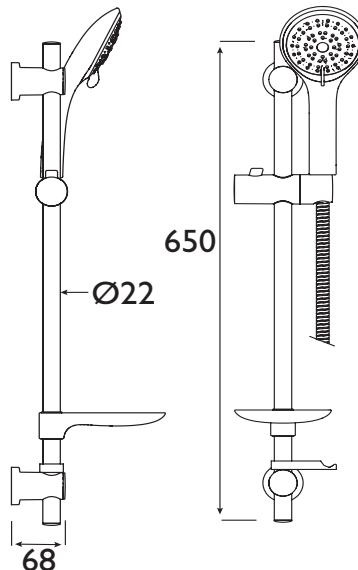

### Features:

- Includes 1.75m hose, adjustable fixing brackets, multi-function rub-clean anti-limescale handset, hose retainer and soap dish
- Clam packed
- Includes 1.75m hose, large rub-clean 3 function handset, hose retainer and soap dish

### Specification

Finish/Colour:	Chrome
Main Construction Material:	Brass
Shower Kit:	Adjustable Riser
Rub Clean Handset:	Yes
Mounting Type:	Wall Mounted
Plumbing System Suitability:	Suitable for all plumbing systems
Minimum Dynamic Pressure (bar):	0.2 bar
Maximum Dynamic Pressure (bar):	5.0 bar
Maximum Static Pressure (bar):	10 bar
Maximum Hot Water Supply Temperature °C:	65
Connection Inlet:	G1/2"
Isolation Included:	No
Check Valve Included:	No
What's Included:	1 x Riser Rail, 2 x End Brackets, 1 x Slider Brackets, 1 x Hose Retaining Ring, 1 x Handset, 1 x 1.5M Cone To Nut Hose, 1 x Fitting Instructions

### Dimensions (measurements in mm)