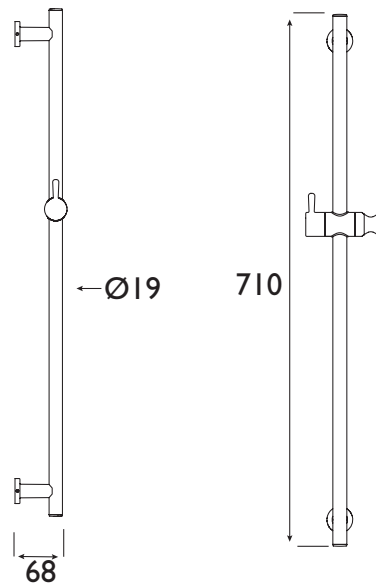

RRAIL01 C

Accessories Brass Riser Rail - Fixed Brackets Chrome

Adjustable Brackets:	No
Main Construction Material:	Brass
Contemporary or Traditional:	Contemporary
Finish Colour:	Chrome
Isolation Included:	No
Riser Length: (mm)	710
Working Pressure Range (bar):	Min. 0.2, Max 5.0
Maximum Static Pressure: (bar)	10

Features:

- Fixed position brackets
- Solid Brass Construction
- Includes slider bracket for handset

Product Certifications:

For more Shower Accessories,
please visit our website:

Dimensions (measurements in mm)

**TECHNICAL
DATA
SHEET**

BRISTAN
TAPS & SHOWERS

D2