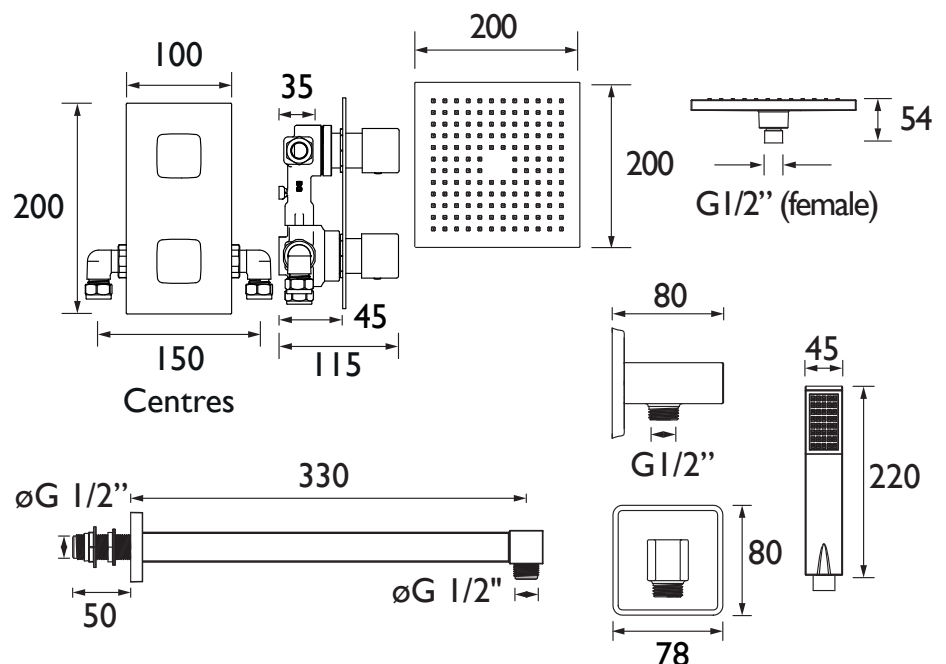

### Specification

Finish/Colour:	Chrome Plated
Main Construction Material:	Brass; ABS
No of Controls:	3
Shower Type:	Dual Control
Shower Head Type:	Both
Shower Kit:	Fixed Head
Valve/Cartridge Type:	3/4" Ceramic Disc Valve 1/4 turn
Maximum Hot Water Supply Temperature °C:	65
Plumbing System Suitability:	Suitable for all plumbing systems
Minimum Dynamic Pressure (bar):	0.2
Maximum Dynamic Pressure (bar):	5
Maximum Static Pressure (bar):	10
Connection Inlet:	15mm Compression
Connection Outlet:	G 1/2"
Isolation Valve Included:	No
Check Valve Included:	Yes

### Features:

- This shower pack has soft square handles on our Colbalt shower valve with integral two outlet diverter. It has a 200mm square fixed head with shower arm; a single function handset and hose with integral handset holder and wall outlet.
- The shower valve has been designed to fit in any UK wall cavity and therefore only needs a 35mm deep cavity space
- Dual control - flow and temperature are controlled separately
- Cartridge can be accessed from the front, Requires rear access to service filters
- 15mm inlet connections

### Dimensions (measurements in mm)