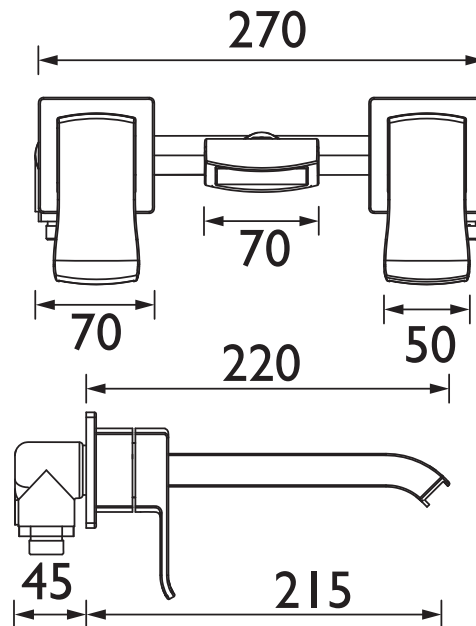

### Specification

<b>Product Type:</b>	Bathroom Taps
<b>Main Construction Material:</b>	Brass
<b>Mount Type:</b>	Wall Mounted
<b>Handle Type:</b>	Lever Handles
<b>Connection Inlet:</b>	15mm Compression Threaded Tail
<b>Connection Outlet:</b>	M24 Anti-Splash
<b>Number of Tap Holes:</b>	3
<b>Valve/Cartridge Type:</b>	1/2" Ceramic Disc Valve
<b>Plumbing System Requirements:</b>	Suitable for all plumbing systems
<b>Minimum Dynamic Pressure (bar):</b>	0.2 bar
<b>Maximum Dynamic Pressure (bar):</b>	5.0 bar
<b>Maximum Hot Water Temperature °C:</b>	60°C
<b>Maximum Static Pressure (bar):</b>	10 bar
<b>Flow Type:</b>	Single Flow
<b>Isolation Included:</b>	No

### Dimensions (measurements in mm)