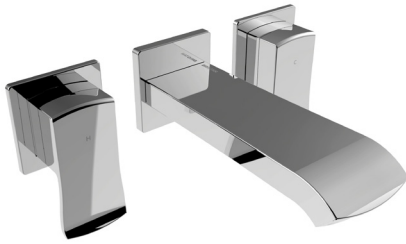

## DESCENT Tap Range Descent Wall Mounted Basin Mixer Chrome

### Features:

- Long life and easy to use 1/4 turn ceramic disc valves
- 1/2" Valve
- Brass construction

### Specification

<b>Product Type:</b>	Bathroom Taps
<b>Main Construction Material:</b>	Brass
<b>Mount Type:</b>	Wall Mounted
<b>Handle Type:</b>	Lever Handles
<b>Connection Inlet:</b>	15mm Compression Threaded Tail
<b>Connection Outlet:</b>	M24 Anti-Splash
<b>Number of Tap Holes:</b>	3
<b>Valve/Cartridge Type:</b>	1/2" Ceramic Disc Valve
<b>Plumbing System Requirements:</b>	Suitable for all plumbing systems
<b>Minimum Dynamic Pressure (bar):</b>	0.2 bar
<b>Maximum Dynamic Pressure (bar):</b>	5.0 bar
<b>Maximum Hot Water Temperature °C:</b>	60°C
<b>Maximum Static Pressure (bar):</b>	10 bar
<b>Flow Type:</b>	Single Flow
<b>Isolation Included:</b>	No