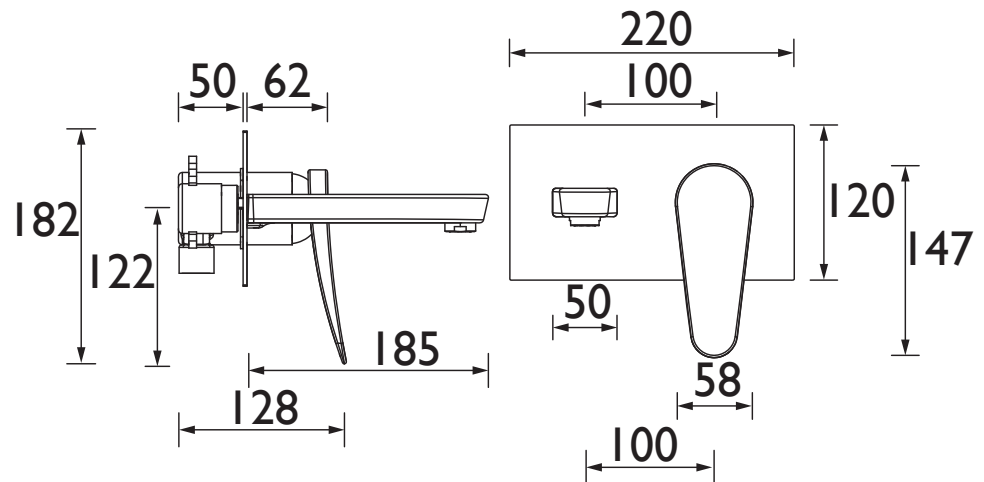

CLR WMBF WHT

CLARET Tap Range Claret Wall Mounted Bath Filler White & Chrome

Features:

- Long life ceramic cartridge for added durability and ease of use
- Easy to use metal handle
- Minimum working pressure of 0.3 bar

Product Certifications:

WRAS Certificate No: 1706003
WRAS Expiry Date: 30/06/2022

For more products, visit our website:
<http://www.bristan.com>

Specification

Product Type:	Bathroom Taps
Main Construction Material:	Brass
Mount Type:	Wall
Handle Type:	Triangular
Connection Inlet:	15mm Compression
Connection Outlet:	M24 Coin Slot Aerator
Number of Tap Holes:	2
Valve/Cartridge Type:	45mm Single Lever Cartridge
Plumbing System Requirements:	Suitable for all plumbing systems
Minimum Dynamic Pressure (bar):	0.3 bar
Maximum Dynamic Pressure (bar):	5 bar
Maximum Hot Water Temperature °C:	65°C
Maximum Static Pressure (bar):	10 bar
Flow Type:	Single
Isolation Included:	No

Dimensions (measurements in mm)

Flow Rates (l/min)

System Pressure (bar)	0.3	0.5	1	2	3	5
CLR WMBF C (mixed)	13.9	18	26.2	31.4	35	45.2

TECHNICAL
DATA
SHEET

BRISTAN

D6