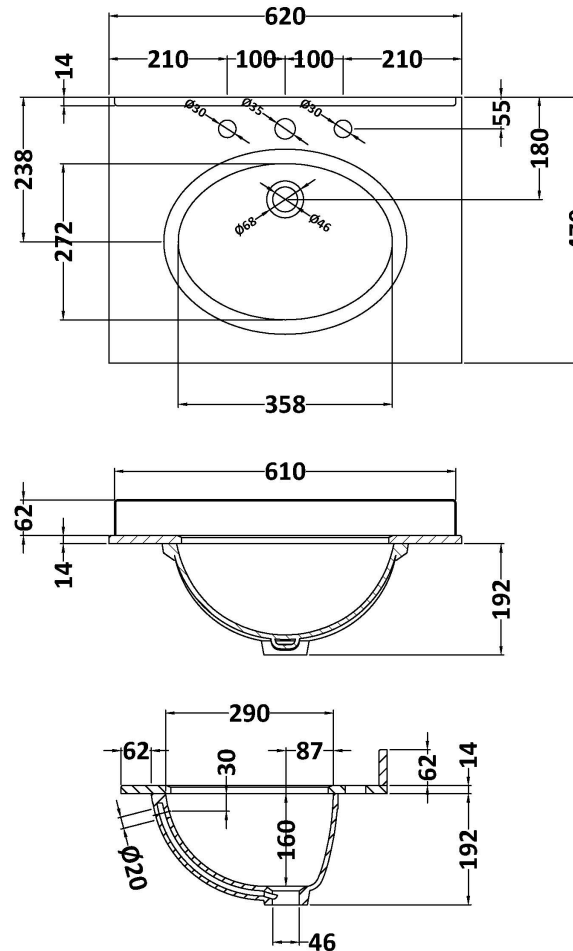

Packaging Dimensions

Height (mm):	840
Width (mm):	651
Depth (mm):	511
Gross Weight (kg):	30

Packaging Data

Box Colour:	Brown Cardboard Box
Box Qty:	1
Label Size:	150 x 100
Label Colour:	White Label
Label Qty:	2

Outer Box Dimensions (If Applicable)

Height (mm):	
Width (mm):	
Depth (mm):	
Gross Weight (kg):	
Barcode:	5056211818014

Product Details

Country of Origin:	Ireland
Fitting Instruction:	No
CE & UKCA:	
FSC Certified Materials:	Yes
Colour:	Timeless Sand
Construction Method:	Cam & Wood Dowel
Construction Type:	Rigid
Cabinet Finish:	Mdf Vinyl Textured Woodgrain
Fascia Finish:	Mdf Vinyl Textured Woodgrain
Cabinet Thickness (mm):	18
Fascia Thickness (mm):	18
Drawer Included:	No
Drawer Type:	Not Applicable
No of Shelves:	1
Hinge Type:	95 Degree Inset Clip-On S/C
Hinge Included:	Yes
Adjustable Legs:	Not Applicable
Fixings Included:	Not Required
Handle Style:	Traditional
Waste Shroud:	No
Handle Included:	Yes
Handle Type:	Knob

Sales Code: LOM226

Description: 600 Single Bowl Marble Top 3Th

Product Dimensions

Height (mm):	268
Width (mm):	620
Depth (mm):	463
Nett Weight (kg):	13.5

Packaging Dimensions

Height (mm):	310
Width (mm):	700
Depth (mm):	550
Gross Weight (kg):	14

Packaging Data

Box Colour:	White Cardboard Box
Box Qty:	1
Label Size:	100 x 50
Label Colour:	White Label
Label Qty:	2

Outer Box Dimensions (If Applicable)

Height (mm):	
Width (mm):	
Depth (mm):	
Gross Weight (kg):	
Barcode:	5056211819011