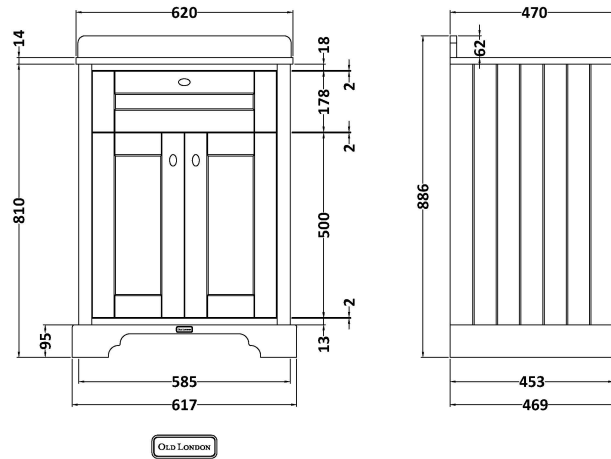

Sales Code: LOF426

Description: 600 2-Door Unit & Marble Top 3Th

Packaging Details

Barcode: 5056211819639

Sales Code: LON403

Description: 600 2-Door Basin Unit

Product Dimensions

Height (mm):	810
Width (mm):	621
Depth (mm):	471
Nett Weight (kg):	29.5

Packaging Dimensions

Height (mm):	840
Width (mm):	651
Depth (mm):	511
Gross Weight (kg):	30

Packaging Data

Box Colour:	Brown Cardboard Box
Box Qty:	1
Label Size:	150 x 100
Label Colour:	White Label
Label Qty:	2

Outer Box Dimensions (If Applicable)

Height (mm):	
Width (mm):	
Depth (mm):	
Gross Weight (kg):	
Barcode:	5056211818014

Product Details

Country of Origin:	Ireland
Fitting Instruction:	No
CE & UKCA:	
FSC Certified Materials:	Yes
Colour:	Timeless Sand
Construction Method:	Cam & Wood Dowel
Construction Type:	Rigid
Cabinet Finish:	Mdf Vinyl Textured Woodgrain
Fascia Finish:	Mdf Vinyl Textured Woodgrain
Cabinet Thickness (mm):	18
Fascia Thickness (mm):	18
Drawer Included:	No
Drawer Type:	Not Applicable
No of Shelves:	1
Hinge Type:	95 Degree Inset Clip-On S/C
Hinge Included:	Yes
Adjustable Legs:	Not Applicable
Fixings Included:	Not Required
Handle Style:	Traditional
Waste Shroud:	No
Handle Included:	Yes
Handle Type:	Knob

Sales Code: LOM226

Description: 600 Single Bowl Marble Top 3Th

Product Dimensions

Height (mm):	268
Width (mm):	620
Depth (mm):	463
Nett Weight (kg):	13.5

Packaging Dimensions

Height (mm):	310
Width (mm):	700
Depth (mm):	550
Gross Weight (kg):	14