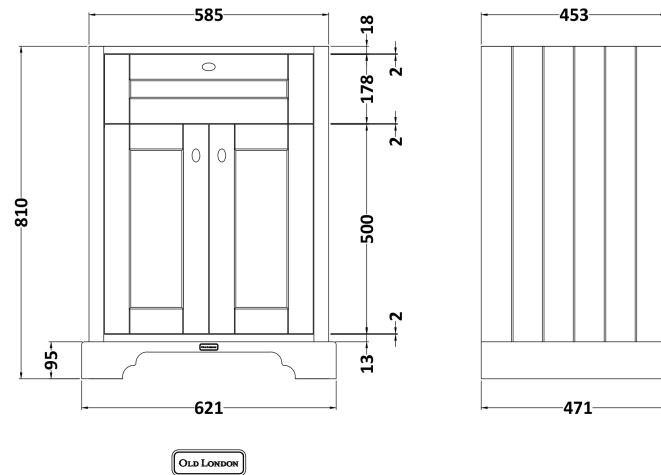

Sales Code: LOF426

Description: 600 2-Door Unit & Marble Top 3Th

Packaging Details

Barcode: 5056211819639

Sales Code: LON403

Description: 600 2-Door Basin Unit

Product Dimensions

Height (mm):	810
Width (mm):	621
Depth (mm):	471
Nett Weight (kg):	29.5

Packaging Dimensions

Height (mm):	840
Width (mm):	651
Depth (mm):	511
Gross Weight (kg):	30

Packaging Data

Box Colour:	Brown Cardboard Box
Box Qty:	1
Label Size:	150 x 100
Label Colour:	White Label
Label Qty:	2

Sales Code: LOM226

Description: 600 Single Bowl Marble Top 3Th

Product Dimensions

Height (mm):	268
Width (mm):	620
Depth (mm):	463
Nett Weight (kg):	13.5

Packaging Dimensions

Height (mm):	310
Width (mm):	700
Depth (mm):	550
Gross Weight (kg):	14

Packaging Data

Box Colour:	White Cardboard Box
Box Qty:	1
Label Size:	100 x 50
Label Colour:	White Label
Label Qty:	2

Outer Box Dimensions (If Applicable)

Height (mm):	
Width (mm):	
Depth (mm):	
Gross Weight (kg):	
Barcode:	5056211819011