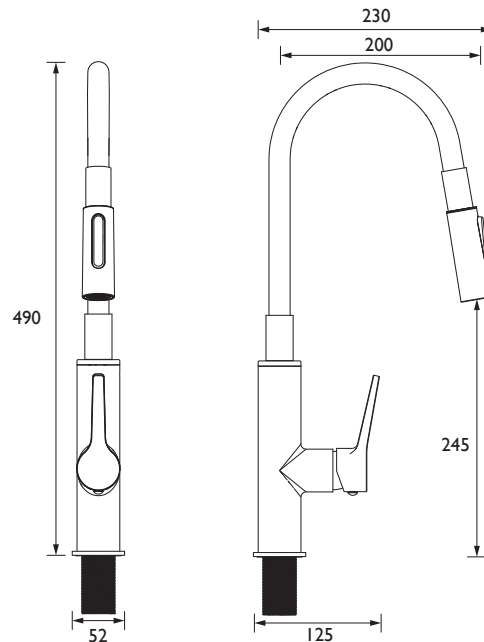

GLL FLEXSNK C

GALLERY Tap Range Gallery Flex Sink Mixer Black & Chrome

Features:

- Featuring a fully flexible spout with 'Stayflex' technology, the Gallery Flex can literally be bent into any shape that you require and it stays there
- Long life ceramic cartridge for added durability and ease of use
- Metal fixing nut for added durability
- Minimum working pressure of 2.0 bar
- Flexible tails included

Product Certifications:

For more products, visit our website:
<http://www.bristan.com>

Specification

Product Type:	Kitchen Taps
Main Construction Material:	Brass
Mount Type:	Deck
Handle Type:	Lever
Connection Inlet:	1/2" BSP Flexible Tails
Connection Outlet:	Spray Handset
Number of Tap Holes:	1
Valve/Cartridge Type:	35mm Single Lever Cartridge
Plumbing System Requirements:	Suitable for high pressure systems
Minimum Dynamic Pressure (bar):	2 bar
Maximum Dynamic Pressure (bar):	5 bar
Maximum Hot Water Temperature °C:	65°C
Maximum Static Pressure (bar):	10 bar
Flow Type:	Single
Isolation Included:	No

Dimensions (measurements in mm)

Flow Rates (l/min)

System Pressure (bar)	2	3	4	5
GLL FLEXSNK C (mixed)	7	8.7	10.2	11.3

TECHNICAL
DATA
SHEET

BRISTAN

D4