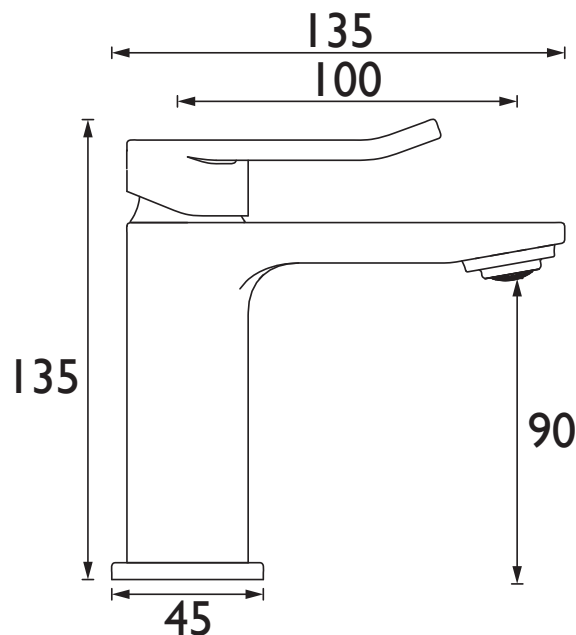

Product Certifications:

WRAS Certificate No: 2307906
WRAS Expiry Date: 31/07/2028

Specification

Product Type:	Bathroom Taps
Main Construction Material:	Brass
Mount Type:	Deck
Handle Type:	Lever
Connection Inlet:	1/2" BSP Flexible Tails
Connection Outlet:	M24 5lpm Coin-Slot Aerator
Number of Tap Holes:	1
Valve/Cartridge Type:	28mm Eco-Start Cartridge
Plumbing System Requirements:	Suitable for all plumbing systems
Minimum Dynamic Pressure (bar):	0.5 bar
Maximum Dynamic Pressure (bar):	5 bar
Maximum Hot Water Temperature °C:	60°C
Maximum Static Pressure (bar):	10 bar
Flow Type:	Single
Isolation Included:	No

Dimensions (measurements in mm)

Flow Rates (l/min)

System Pressure (bar)	0.5	0.5	1	2	3	5
SAF ES SMBAS BLK (mixed)	2.5	2.5	3.5	4.5	4.8	5.1

TECHNICAL
DATA
SHEET

BRISTAN

D2