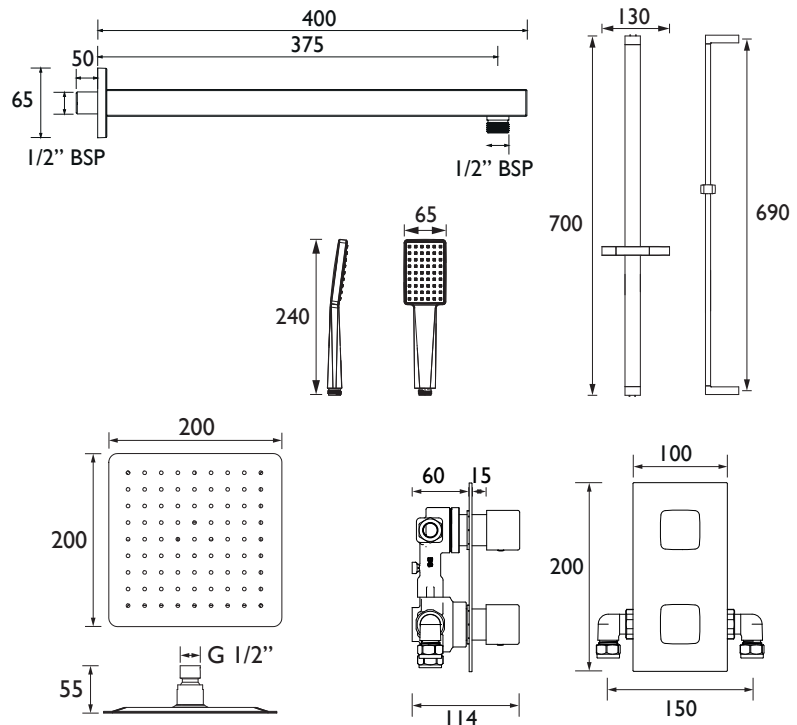

COBALT BLK SHWR PK

COBALT Shower Range

Black Cobalt Shower Pack

Specification

Finish/Colour:	Black
Main Construction Material:	Brass; ABS
No of Controls:	2
Shower Type:	Dual Control
Shower Kit:	Fixed Head and Adjustable Riser Kit
Valve/Cartridge Type:	35mm Thermostatic Cartridge
Maximum Hot Water Supply Temperature °C:	65
Plumbing System Suitability:	Suitable for all plumbing systems
Minimum Dynamic Pressure (bar):	0.2
Maximum Dynamic Pressure (bar):	5
Maximum Static Pressure (bar):	10
Connection Inlet:	15mm Compression
Connection Outlet:	G 1/2"
Isolation Valve Included:	No
Check Valve Included:	Yes

Features:

- This shower pack has soft square handles on our Cobalt shower valve with integral two outlet diverter. It has a 200mm square fixed head with shower arm; a single function handset and hose with integral handset holder and wall outlet.
- Rub-clean anti-limescale fixed head and handset
- A black finish that will make a statement in any bathroom
- Dual control - flow and temperature are controlled separately
- Cartridge can be accessed from the front and requires rear access to service filters
- 15mm inlet connections

Dimensions (measurements in mm)

Product Certifications:

For more products, visit our website:
<http://www.bristan.com>

Flow Rates (l/min)

System Pressure (bar)	0.2	0.5	1	2	3	5
Through Handset (mixed)	1.6	3.5	5.5	8.5	10	11
Through Fixed Head (mixed)	2.5	4.2	5.9	6.5	7.3	8.6
Through Handset (without flow regulators)	1.7	4.9	5.9	8.5	10	11
Through Fixed Head (without flow regulators)	6.6	10.1	14.9	21.5	26.5	34.3

TECHNICAL DATA SHEET

BRISTAN