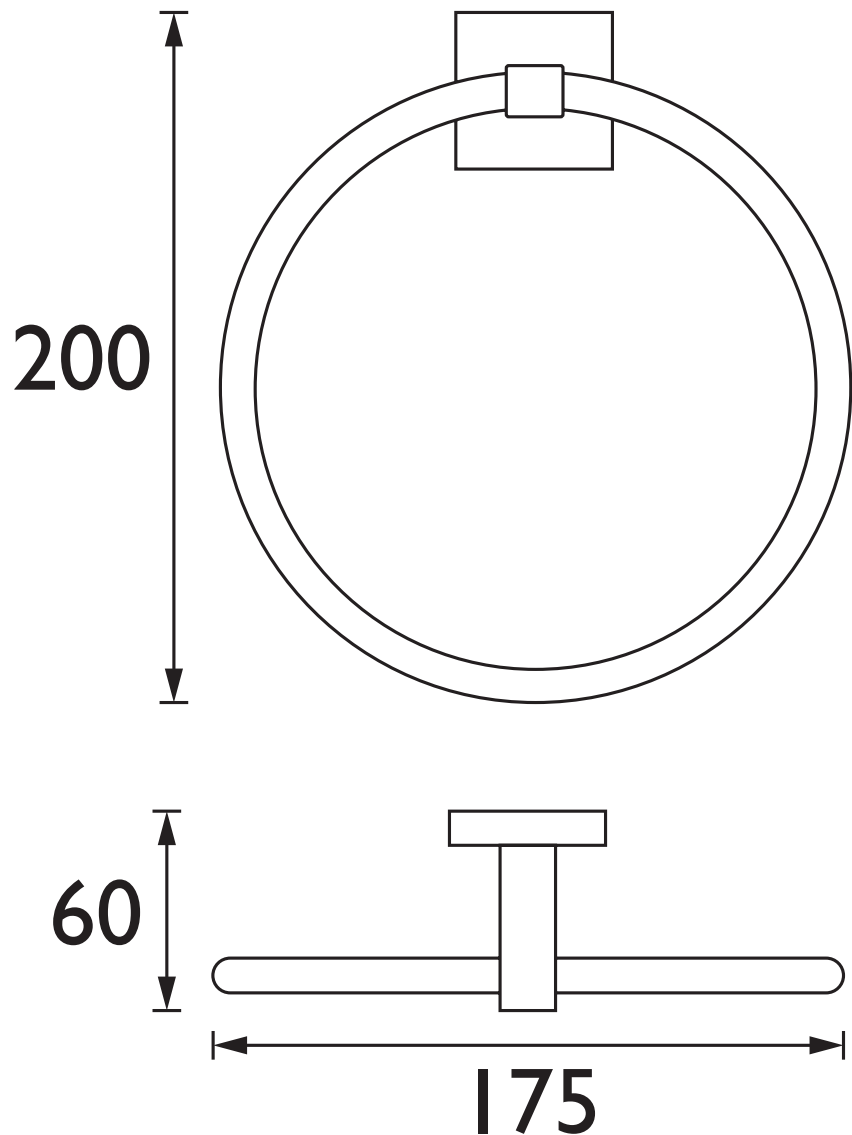

## Features:

- Height 200mm
- Width 175mm
- Depth 60mm
- Solid Brass

## Specification

Contemporary or Traditional:	Contemporary
Main Construction Material:	Brass

Dimensions (measurements in mm)

TECHNICAL  
DATA  
SHEET

BRISTAN

D2