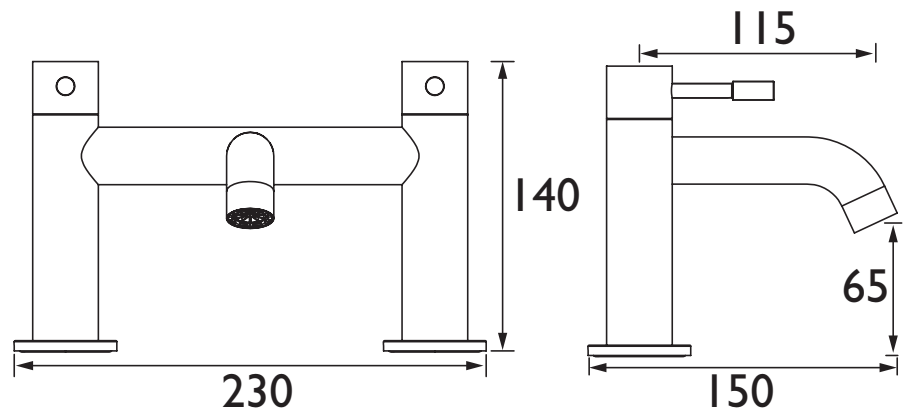

MI BF BLK

MILA Tap Range Mila Bath Filler Tap Black

Features:

- Long life 1/4 turn ceramic disc valves for added durability and smooth control.
- Robust metal fixing nut to secure the tap in place reducing the risk of loosening over time.
- On-trend matt black finish to make a statement in your bathroom.
- 10 year parts and 1 year labour guarantee for peace of mind.
- Also available in other finishes.

Product Certifications:

WRAS Certificate No: 2204909
WRAS Expiry Date: 30/04/2027

For more products, visit our website:
<http://www.bristan.com>

Specification

Product Type:	Bathroom Taps
Main Construction Material:	Brass
Mount Type:	Deck Mounted
Handle Type:	Round
Connection Inlet:	3/4" BSP
Connection Outlet:	Flow Straightener
Number of Tap Holes:	2
Valve/Cartridge Type:	3/4" Ceramic Disc Valve - 1/4 turn
Plumbing System Requirements:	Suitable for all plumbing systems
Minimum Dynamic Pressure (bar):	0.2 bar
Maximum Dynamic Pressure (bar):	5 bar
Maximum Hot Water Temperature °C:	60°C
Maximum Static Pressure (bar):	10 bar
Flow Type:	Single
Isolation Included:	No

Dimensions (measurements in mm)

Flow Rates (l/min)

System Pressure (bar)	0.2	0.5	1	2	3	5
MI BF BLK (mixed)	19.9	32.8	46.9	66.8	80.3	103.7

TECHNICAL DATA SHEET

BRISTAN

D3