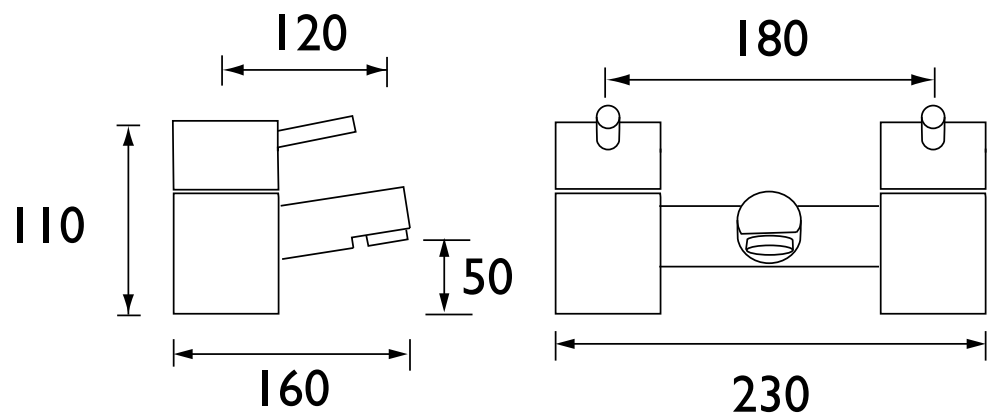

Product Certifications:

WRAS Certificate No: 2009903
WRAS Expiry Date: 30/09/2025

For more products, visit our website:
<http://www.bristan.com>

Specification

Product Type:	Bathroom Taps
Main Construction Material:	Brass
Mount Type:	Deck Mounted
Handle Type:	Lever Handles
Connection Inlet:	3/4" BSP
Connection Outlet:	Flow Straightener
Number of Tap Holes:	2
Valve/Cartridge Type:	1/4 Turn 3/4" Ceramic Disc Valve
Plumbing System Requirements:	Suitable for all plumbing systems
Minimum Dynamic Pressure (bar):	0.2 bar
Maximum Dynamic Pressure (bar):	5 bar
Maximum Hot Water Temperature °C:	60°C
Maximum Static Pressure (bar):	10 bar
Flow Type:	Single
Isolation Included:	No

Dimensions (measurements in mm)

Flow Rates (l/min)

System Pressure (bar)	0.2	0.5	1	2	3	5
PM BF C (mixed)	30.4	48.1	68	96.2	117.8	152.1

TECHNICAL DATA SHEET

BRISTAN