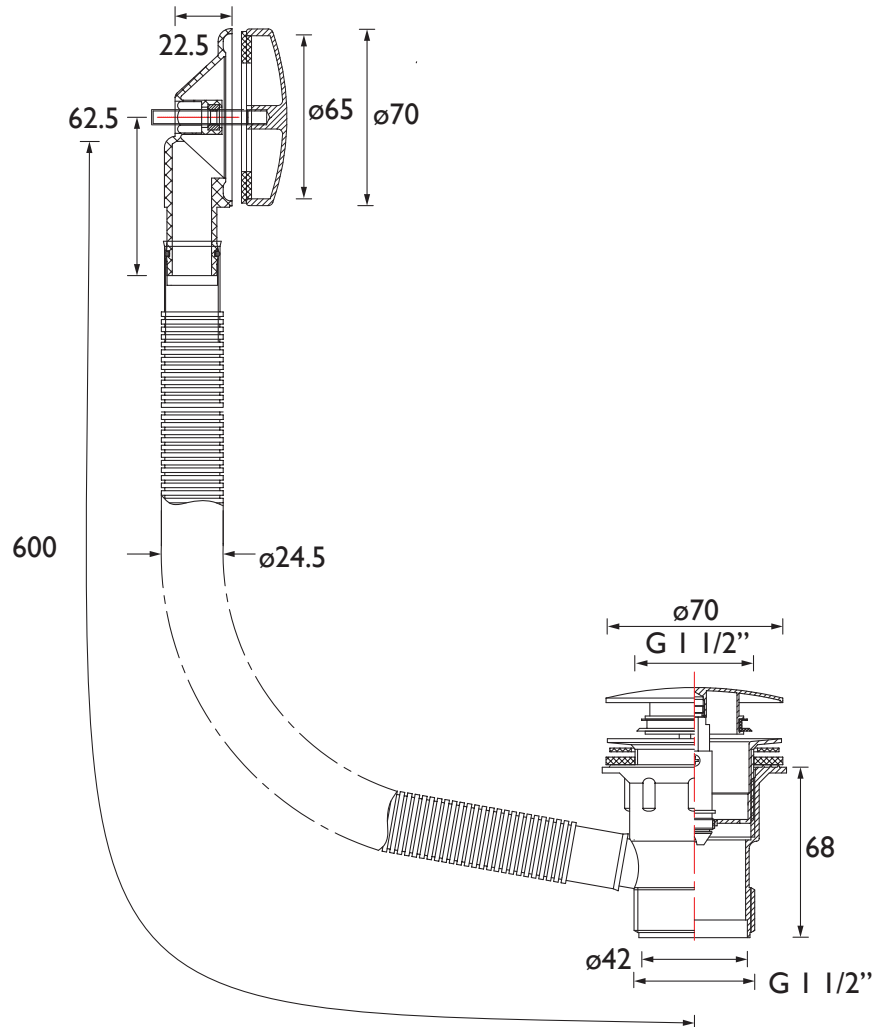

W BATH03 C

Wastes Round Clicker Bath Waste with Overflow Chrome

Features:

- W BATH03 C is Chrome plated to BS EN 248
- Simply push the button down to allow the bath to fill
- Complete with fittings

Product Certifications:

Compliant to BS EN 274

Variant SKUs:

- W BATH03 BLK
- W BATH12 C

For more products, visit our website:
<http://www.bristan.com>

Specification

Contemporary or Traditional:	Contemporary
Main Construction Material:	Brass; ABS
Connection Inlet:	G1 1/2"
Waste Flow Rate (litres per minute):	70.7
What's in the Box?:	1x Screw-in Waste Body, 1x Waste Body, 1x Rubber Washer, 1x Silicon Washer, 1x Clicker Mechanism, 1x Overflow Tube, 1x Overflow Body, 1x Overflow Face, 2x Rubber Washers

Dimensions (measurements in mm)

TECHNICAL
DATA
SHEET

BRISTAN

D5