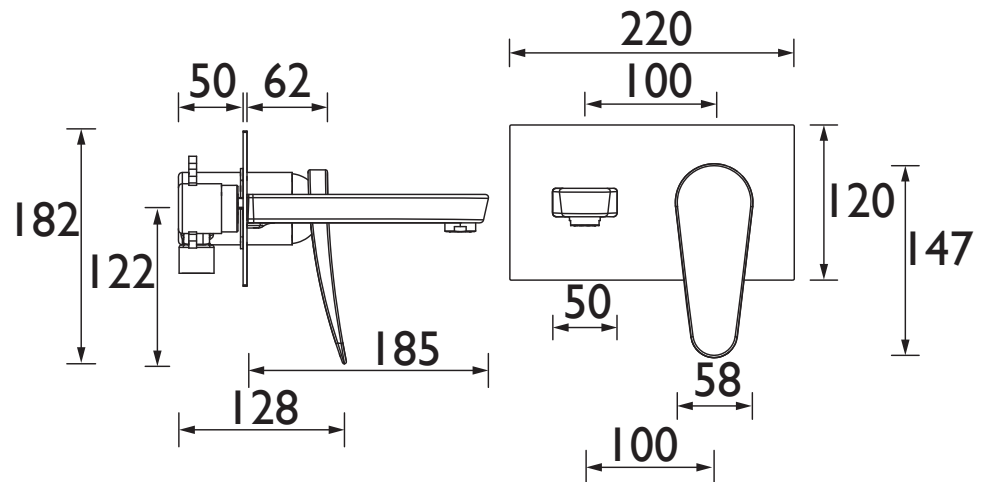

CLR WMBF C

CLARET Tap Range Claret Wall Mounted Bath Filler Chrome

Features:

- Long life ceramic cartridge for added durability and ease of use
- Easy to use metal handle
- Minimum working pressure of 0.3 bar

Product Certifications:

WRAS Certificate No: 2207902
WRAS Expiry Date: 30/07/2027

For more products, visit our website:
<http://www.bristan.com>

Specification

Product Type:	Bathroom Taps
Main Construction Material:	Brass
Mount Type:	Wall Mounted
Handle Type:	Triangular handle
Connection Inlet:	15mm Compression
Connection Outlet:	M24 Coin Slot Aerator
Number of Tap Holes:	2
Valve/Cartridge Type:	45mm Single Lever Cartridge
Plumbing System Requirements:	Suitable for all plumbing systems
Minimum Dynamic Pressure (bar):	0.3 bar
Maximum Dynamic Pressure (bar):	5 bar
Maximum Hot Water Temperature °C:	65°C
Maximum Static Pressure (bar):	10 bar
Flow Type:	Single Flow
Isolation Included:	No

Dimensions (measurements in mm)

Flow Rates (l/min)

System Pressure (bar)	0.3	0.5	1	2	3	5
CLR WMBF C (mixed)	13.9	18	26.2	31.4	35	45.2

TECHNICAL DATA SHEET

BRISTAN

D6