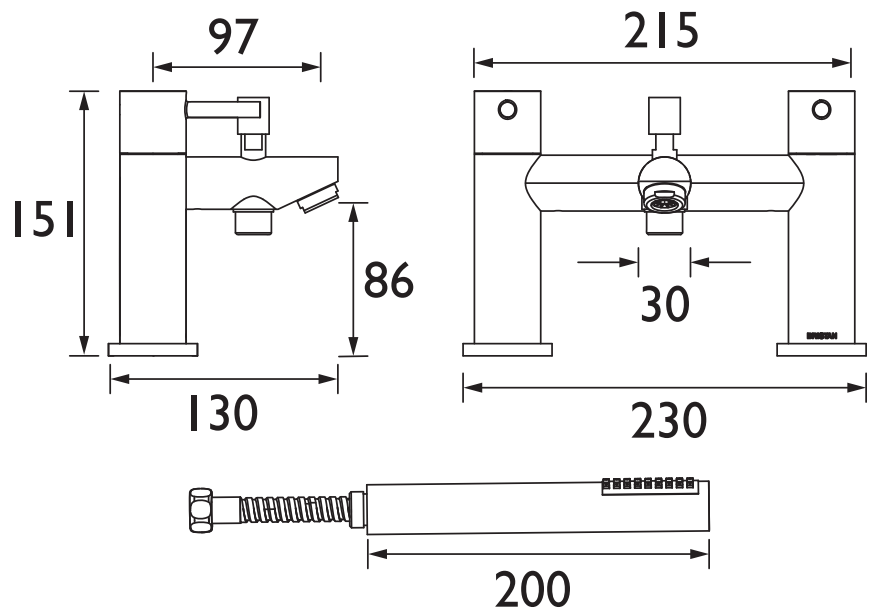

BTZ BSM C

BLITZ Tap Range Blitz Bath Shower Mixer Chrome

Features:

- Long life and easy to use 1/4 turn ceramic disc valves
- Metal back nuts for added durability
- 3/4" valve

Product Certifications:

WRAS Cert. Number: 2203031
WRAS Expiry Date: 31/03/2027

For more products, visit our website:
<http://www.bristan.com>

Specification

Product Type:	Bathroom Tap
Main Construction Material:	Brass
Mount Type:	Deck Mounted
Handle Type:	Lever Handle
Connection Inlet:	3/4" BSP
Connection Outlet:	M24 Flow Straightener
Number of Tap Holes:	2
Valve/Cartridge Type:	1/4 Turn 3/4" Ceramic Disc Valve
Plumbing System Requirements:	Suitable for all plumbing systems
Minimum Dynamic Pressure (bar):	0.2 bar
Maximum Dynamic Pressure (bar):	5.0 bar
Maximum Hot Water Temperature °C:	65°C
Maximum Static Pressure (bar):	10 bar
Flow Type:	Single Flow
Isolation Included:	No

Dimensions (measurements in mm)

Flow Rates (l/min)

System Pressure (bar)	0.2	0.5	1	2	3	5
Through Bath Filler (mixed)	24	38	53.8	76	93.1	120.2
Through Handset (mixed)	3.7	5.9	8.3	11.8	14.4	18.6

TECHNICAL DATA SHEET