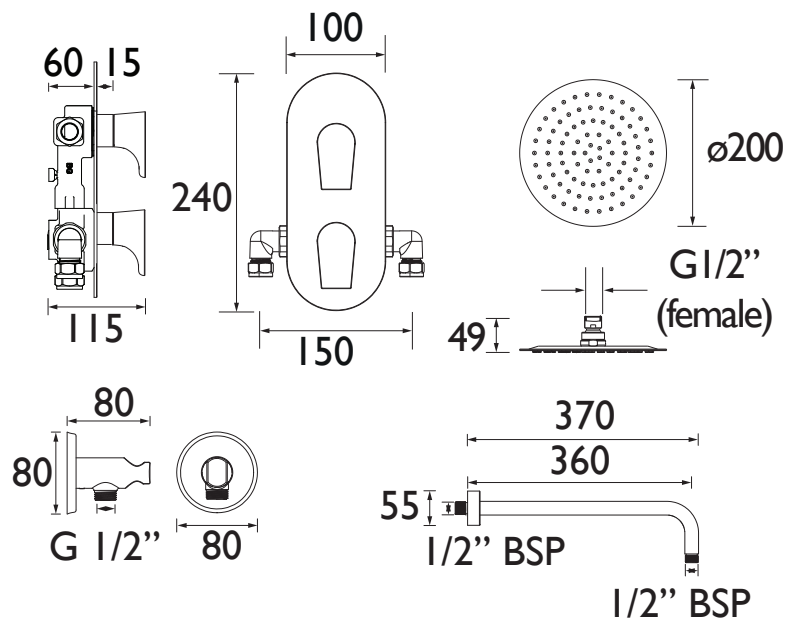

HOURGLASS BB SHWR PK

HOURGLASS Shower Range

Hourglass Brushed Brass Shower Pack

Features:

- This classically styled shower pack contains our Hourglass shower valve with integral two outlet diverter. It has a 200mm round slimline fixed head with shower arm; a multi function handset and hose with integral handset holder and wall outlet.
- Easy installation with an adjustable faceplate that fits total wall depths from 60mm to 75mm for a perfect flush finish
- Dual control - flow and temperature are controlled separately
- Cartridge can be accessed from the front, Requires rear access to service filters
- 15mm inlet connections

Product Certifications:

For more products, visit our website:
<http://www.bristan.com>

Specification

Finish/Colour:	Brushed Brass
Main Construction Material:	Brass; ABS
No of Controls:	2
Shower Type:	Dual Control
Shower Head Type:	Both
Shower Kit:	Fixed Head
Valve/Cartridge Type:	40mm Single Lever Cartridge
Maximum Hot Water Supply Temperature °C:	65
Plumbing System Suitability:	Suitable for all plumbing systems, ideally balanced
Minimum Dynamic Pressure (bar):	0.2
Maximum Dynamic Pressure (bar):	5
Maximum Static Pressure (bar):	10
Connection Inlet:	15mm Compression
Connection Outlet:	G 1/2"
Isolation Valve Included:	No
Check Valve Included:	Yes

Dimensions (measurements in mm)

Flow Rates (l/min)

System Pressure (bar)	0.2	0.5	1	2	3	5
Through Handset (mixed)	3.1	4.9	6.9	8.3	9.5	10.6
Through Fixed Head (mixed)	3.3	5.2	7.3	8.8	9.8	10.9

TECHNICAL DATA SHEET