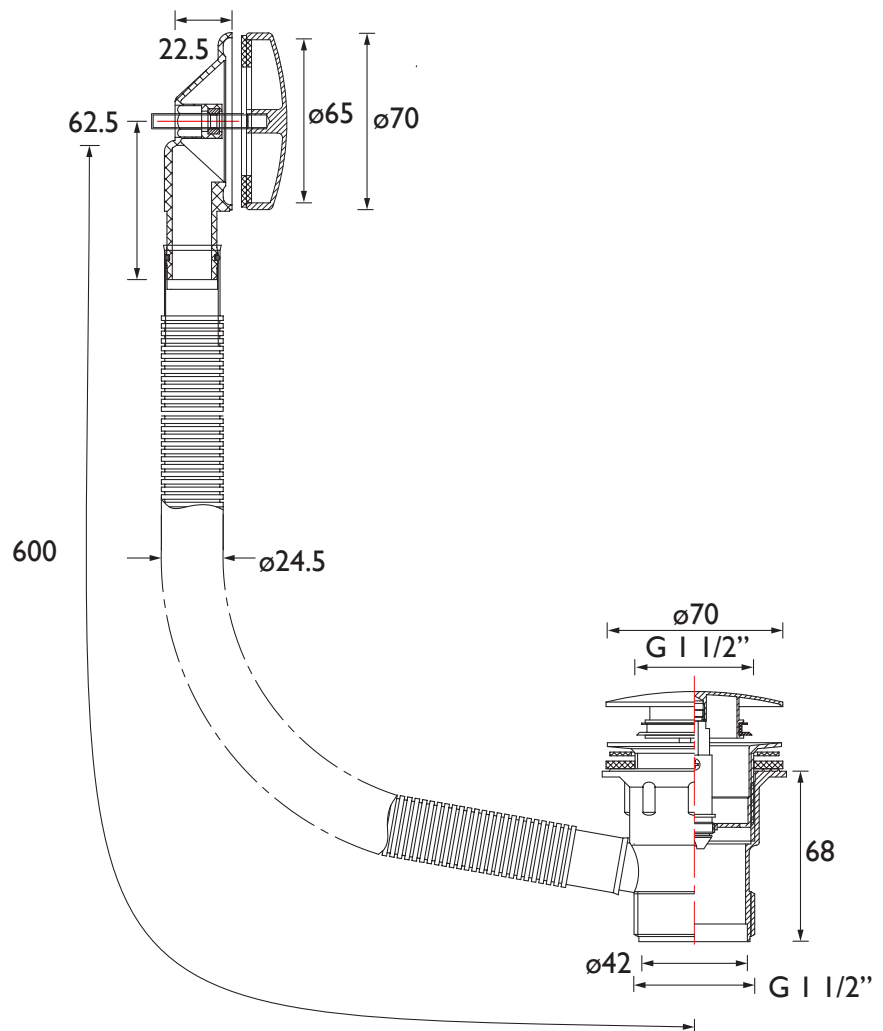

### Specification

Contemporary or Traditional:	Contemporary
Main Construction Material:	Brass; ABS
Suitable For Bath Thickness (mm):	5 - 20
Maximum Bath Thickness (mm):	20
Connection Inlet:	G1 1/2"
Waste Flow Rate (litres per minute):	70.7
What's in the Box?:	1x Screw-in Waste Body, 1x Waste Body, 1x Rubber Washer, 1x Silicon Washer, 1x Clicker Mechanism, 1x Overflow Tube, 1x Overflow Body, 1x Overflow Face, 2x Rubber Washers

### Features:

- Click down to retain water in the bath and fill. Click again to release and drain.
- On-trend matt grey finish. Coordinates with taps, showers and accessories from the Bristan range.
- Complete with fittings.
- 5-year parts guarantee for peace of mind.
- Also available in black and brushed brass

### Dimensions (measurements in mm)

TECHNICAL  
DATA  
SHEET

BRISTAN

D2