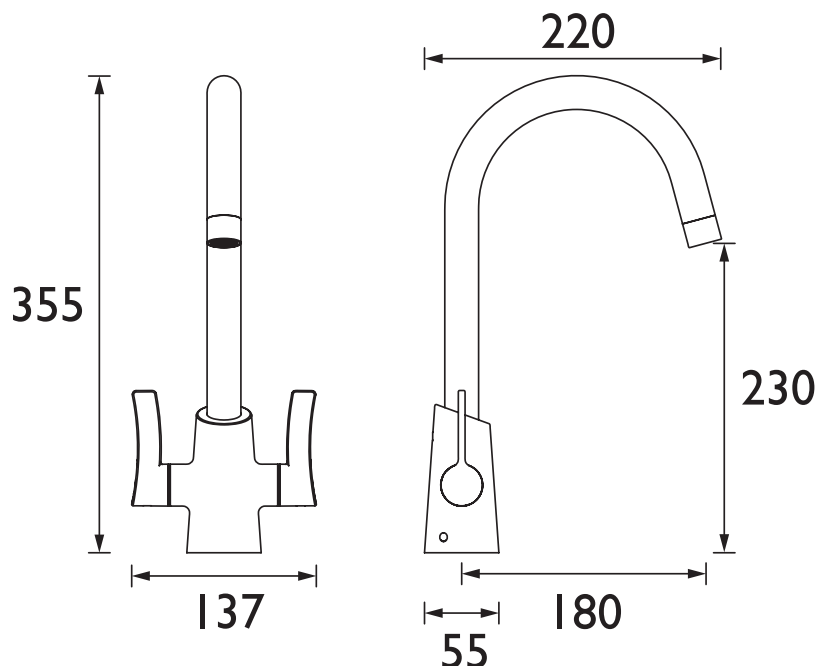

ACR EFSNK BLK

ACORN Tap Range Acorn Easyfit Mono Sink Mixer Black

Features:

- Install your tap in minutes from above the sink, thanks to the innovative Top Fix Easyfit technology
- Easily repair, maintain or replace your kitchen tap using the two isolation valves that let you shut off the water supply at the base
- Supplied with everything you need for a hassle-free installation, including two Allen keys, isolation valves, Top Fix Easyfit base, and flexi tails
- Rinse and reach with ease using the convenient swivel spout
- Install with confidence, thanks to the high quality metal fixings that keep your tap securely in place

Product Certifications:

WRAS Certificate No: 240403006
WRAS Expiry Date: 30/04/2029

Specification

Product Type:	Kitchen Taps
Main Construction Material:	Brass
Mount Type:	Deck
Maximum Worktop Depth (mm):	35
Handle Type:	Lever
Connection Inlet:	1/2" BSP Flexible Tails with Isolation Valves
Connection Outlet:	M22 8lpm Aerator
Number of Tap Holes:	1
Valve/Cartridge Type:	1/2" Ceramic Disc Valve - 1/4 turn
Plumbing System Requirements:	Suitable for all plumbing systems, ideally balanced
Minimum Dynamic Pressure (bar):	0.3 bar
Maximum Dynamic Pressure (bar):	5 bar
Maximum Hot Water Temperature °C:	60°C
Maximum Static Pressure (bar):	10 bar
Flow Type:	Single
Isolation Included:	Yes

Dimensions (measurements in mm)

Flow Rates (l/min)

System Pressure (bar)	0.3	0.5	1	2	3	5
ACR EFSNK BLK (mixed)	3	4	5.8	7.9	8.5	8.5

TECHNICAL DATA SHEET

BRISTAN

D3