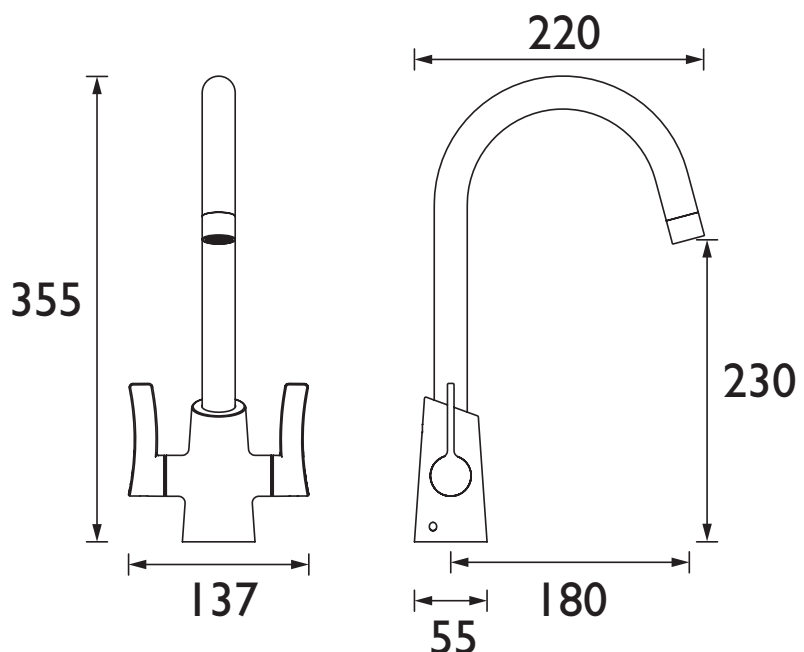

ACR EFSNK C

ACORN Tap Range Acorn Easyfit Mono Sink Mixer Chrome

Features:

- Install your tap in minutes from above the sink, thanks to the innovative Top Fix Easyfit technology
- Easily repair, maintain or replace your kitchen tap using the two isolation valves that let you shut off the water supply at the base
- Supplied with everything you need for a hassle-free installation, including two Allen keys, isolation valves, Top Fix Easyfit base, and flexi tails
- Rinse and reach with ease using the convenient swivel spout
- Install with confidence, thanks to the high quality metal fixings that keep your tap securely in place

Product Certifications:

WRAS Certificate No: 240403006
WRAS Expiry Date: 30/04/2029

Specification

Product Type:	Kitchen Taps
Main Construction Material:	Brass
Mount Type:	Deck
Maximum Worktop Depth (mm):	35
Handle Type:	
Connection Inlet:	1/2" BSP Flexible Tails with Isolation Valves
Connection Outlet:	M22 8lpm Aerator
Number of Tap Holes:	1
Valve/Cartridge Type:	1/2" Ceramic Disc Valve - 1/4 turn
Plumbing System Requirements:	Suitable for all plumbing systems, ideally balanced
Minimum Dynamic Pressure (bar):	0.3 bar
Maximum Dynamic Pressure (bar):	5 bar
Maximum Hot Water Temperature °C:	60°C
Maximum Static Pressure (bar):	10 bar
Flow Type:	Single
Isolation Included:	Yes

Dimensions (measurements in mm)

Flow Rates (l/min)

System Pressure (bar)	0.3	0.5	1	2	3	5
ACR EFSNK C (mixed)	3	4	5.8	7.9	8.5	8.5

TECHNICAL DATA SHEET

BRISTAN

D3