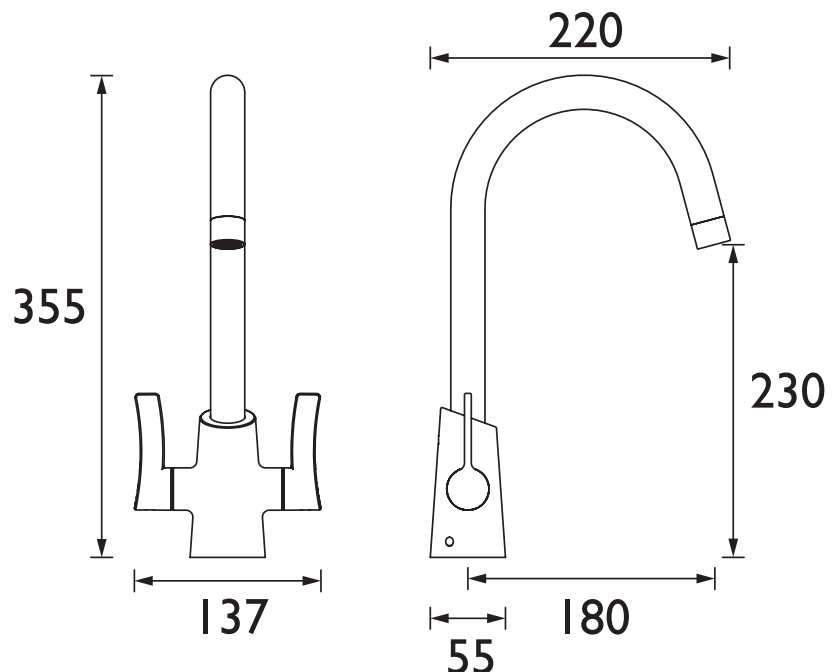

ACR EFSNK SS

ACORN Tap Range Acorn Easyfit Mono Sink Mixer Stainless Steel

Features:

- Install your tap in minutes from above the sink, thanks to the innovative Top Fix Easyfit technology
- Easily repair, maintain or replace your kitchen tap using the two isolation valves that let you shut off the water supply at the base
- Supplied with everything you need for a hassle-free installation, including two Allen keys, isolation valves, Top Fix Easyfit base, and flexi tails
- Rinse and reach with ease using the convenient swivel spout
- Install with confidence, thanks to the high quality metal fixings that keep your tap securely in place

Product Certifications:

WRAS Certificate No: 240403006
WRAS Expiry Date: 30/04/2029

Specification

Product Type:	Kitchen Taps
Main Construction Material:	Brass
Mount Type:	Deck
Maximum Worktop Depth (mm):	35
Handle Type:	Lever
Connection Inlet:	1/2" BSP Flexible Tails with Isolation Valves
Connection Outlet:	M22 8lpm Aerator
Number of Tap Holes:	1
Valve/Cartridge Type:	1/2" Ceramic Disc Valve - 1/4 turn
Plumbing System Requirements:	Suitable for all plumbing systems, ideally balanced
Minimum Dynamic Pressure (bar):	0.3 bar
Maximum Dynamic Pressure (bar):	5 bar
Maximum Hot Water Temperature °C:	60°C
Maximum Static Pressure (bar):	10 bar
Flow Type:	Single
Isolation Included:	Yes

Dimensions (measurements in mm)

Flow Rates (l/min)

System Pressure (bar)	0.3	0.5	1	2	3	5
ACR EFSNK SS (mixed)	3	4	5.8	7.9	8.5	8.5

TECHNICAL DATA SHEET

BRISTAN

D3