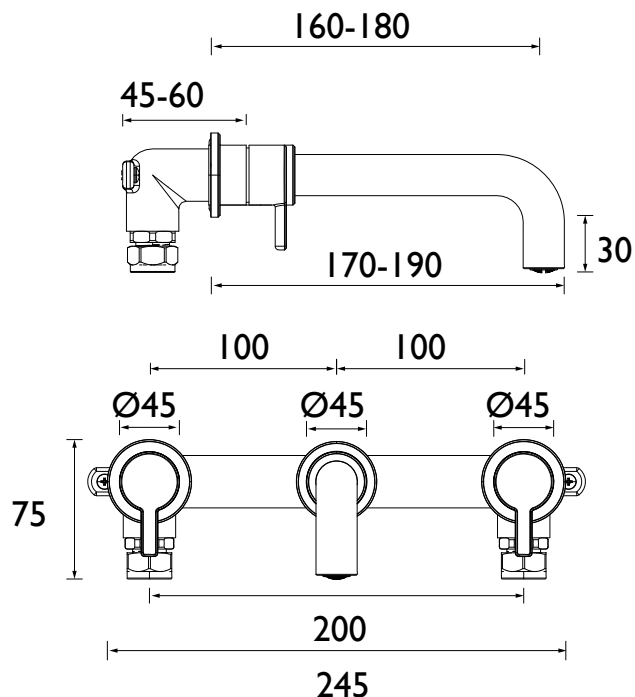

AL 3TH WMBAS BLK

ALTUM Tap Range Altum 3 Tap Hole Wall Mounted Basin Mixer Black

Features:

- Save water without compromising performance thanks to the built-in 5L flow regulator.
- Experience smooth, reliable operation thanks to the long-life ceramic disc valves
- Create a contemporary, minimalist look with the bold matt black finish
- Built to last, backed by a lifetime parts and 1-year labour guarantee
- Find your perfect match with other finish options available

Product Certifications:

WRAS Certificate No: 250703311
WRAS Expiry Date: 31/07/2030

For more products, visit our website:
<http://www.bristan.com>

Specification

Product Type:	Bathroom Taps
Main Construction Material:	Brass; ABS; Stainless Steel
Mount Type:	Wall
Handle Type:	Paddle
Connection Inlet:	15mm Compression
Connection Outlet:	M18 5lpm Flow Limited Aerator
Number of Tap Holes:	3
Valve/Cartridge Type:	1/2" Ceramic Disc Valve - 1/4 turn
Plumbing System Requirements:	Suitable for all plumbing systems
Minimum Dynamic Pressure (bar):	0.5 bar
Maximum Dynamic Pressure (bar):	5 bar
Maximum Hot Water Temperature °C:	65°C
Maximum Static Pressure (bar):	10 bar
Flow Type:	Single
Isolation Included:	No

Dimensions (measurements in mm)

Flow Rates (l/min)

System Pressure (bar)	0.5	1	2	3	5
AL 3TH WMBAS BLK (mixed)	3.2	4.3	4.6	4.6	4.7

TECHNICAL
DATA
SHEET

BRISTAN

D3