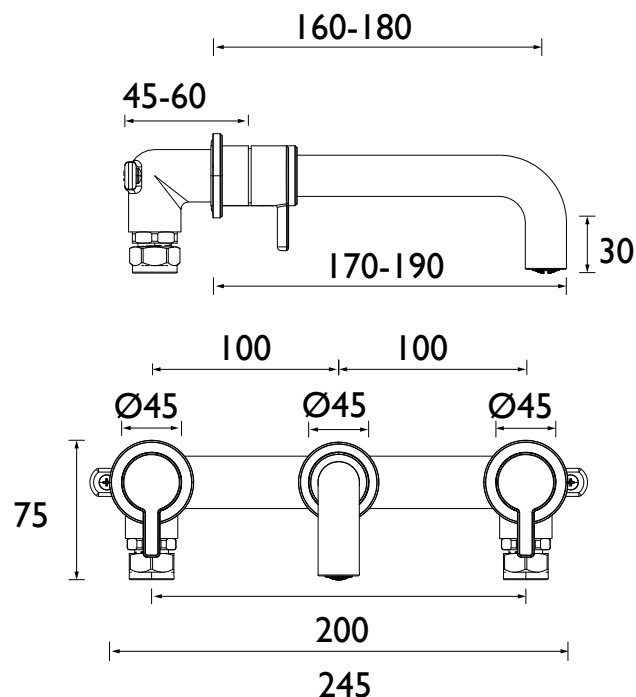

AL 3TH WMBAS BB

ALTUM Tap Range Altum 3 Tap Hole Wall Mounted Basin Mixer Brushed Brass

Features:

- Save water without compromising performance thanks to the built-in 5L flow regulator.
- Experience smooth, reliable operation thanks to the long-life ceramic disc valves
- Bring warmth to your space with the timeless brushed brass finish
- Built to last, backed by a lifetime parts and 1-year labour guarantee
- Find your perfect match with other finish options available

Product Certifications:

WRAS Certificate No: 250703311
WRAS Expiry Date: 31/07/2030

For more products, visit our website:
<http://www.bristan.com>

Specification

Product Type:	Bathroom Taps
Main Construction Material:	Brass; ABS; Stainless Steel
Mount Type:	Wall
Handle Type:	Paddle
Connection Inlet:	15mm Compression
Connection Outlet:	M18 5lpm Flow Limited Aerator
Number of Tap Holes:	3
Valve/Cartridge Type:	1/2" Ceramic Disc Valve - 1/4 turn
Plumbing System Requirements:	Suitable for all plumbing systems
Minimum Dynamic Pressure (bar):	0.5 bar
Maximum Dynamic Pressure (bar):	5 bar
Maximum Hot Water Temperature °C:	65°C
Maximum Static Pressure (bar):	10 bar
Flow Type:	Single
Isolation Included:	No

Dimensions (measurements in mm)

Flow Rates (l/min)

System Pressure (bar)	0.5	1	2	3	5
AL 3TH WMBAS BB (mixed)	3.2	4.3	4.6	4.6	4.7

TECHNICAL
DATA
SHEET

BRISTAN