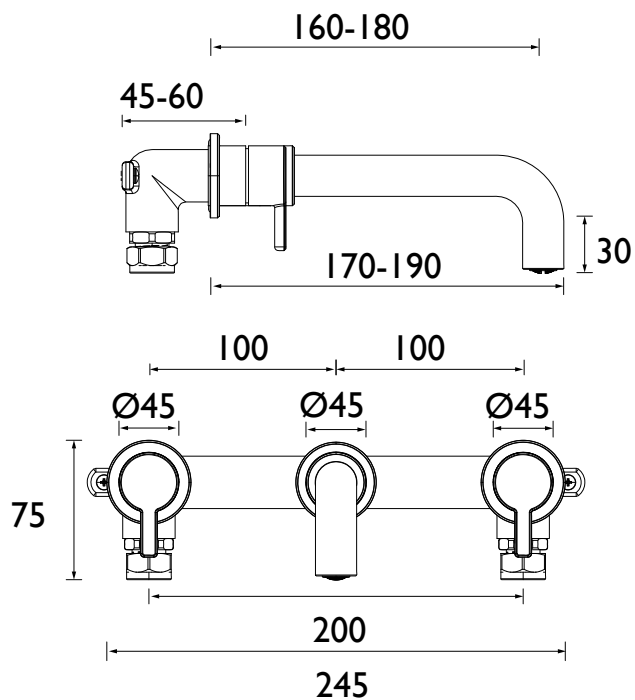

### Specification

<b>Product Type:</b>	Bathroom Taps
<b>Main Construction Material:</b>	Brass; ABS; Stainless Steel
<b>Mount Type:</b>	Wall
<b>Handle Type:</b>	Paddle
<b>Connection Inlet:</b>	15mm Compression
<b>Connection Outlet:</b>	M18 5lpm Flow Limited Aerator
<b>Number of Tap Holes:</b>	3
<b>Valve/Cartridge Type:</b>	1/2" Ceramic Disc Valve - 1/4 turn
<b>Plumbing System Requirements:</b>	Suitable for all plumbing systems
<b>Minimum Dynamic Pressure (bar):</b>	0.5 bar
<b>Maximum Dynamic Pressure (bar):</b>	5 bar
<b>Maximum Hot Water Temperature °C:</b>	65°C
<b>Maximum Static Pressure (bar):</b>	10 bar
<b>Flow Type:</b>	Single
<b>Isolation Included:</b>	No

### Dimensions (measurements in mm)