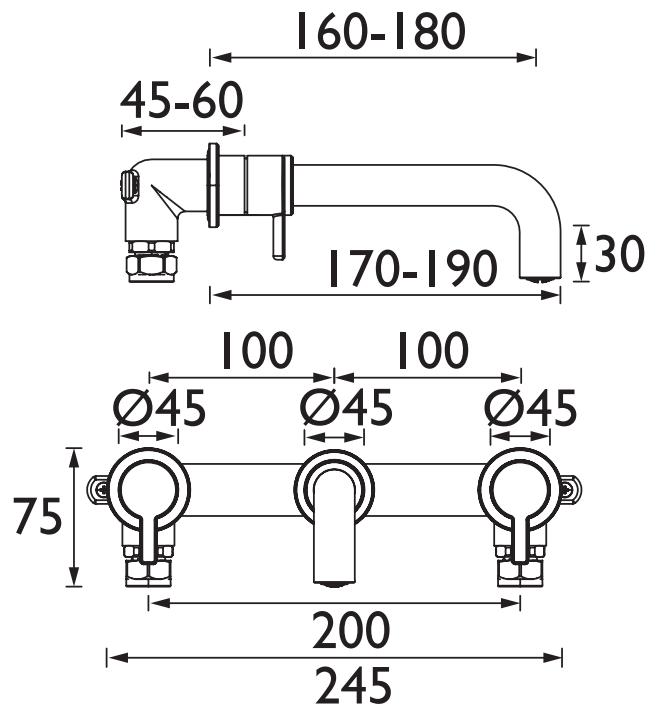

### Specification

<b>Product Type:</b>	Bathroom Taps
<b>Main Construction Material:</b>	Brass; ABS; Stainless Steel
<b>Mount Type:</b>	Wall
<b>Handle Type:</b>	Paddle
<b>Connection Inlet:</b>	15mm Compression
<b>Connection Outlet:</b>	M18 Flow Straightener
<b>Number of Tap Holes:</b>	3
<b>Valve/Cartridge Type:</b>	1/2" Ceramic Disc Valve - 1/4 turn
<b>Plumbing System Requirements:</b>	Suitable for high pressure systems only
<b>Minimum Dynamic Pressure (bar):</b>	1 bar
<b>Maximum Dynamic Pressure (bar):</b>	5 bar
<b>Maximum Hot Water Temperature °C:</b>	60°C
<b>Maximum Static Pressure (bar):</b>	10 bar
<b>Flow Type:</b>	Single
<b>Isolation Included:</b>	No

### Dimensions (measurements in mm)