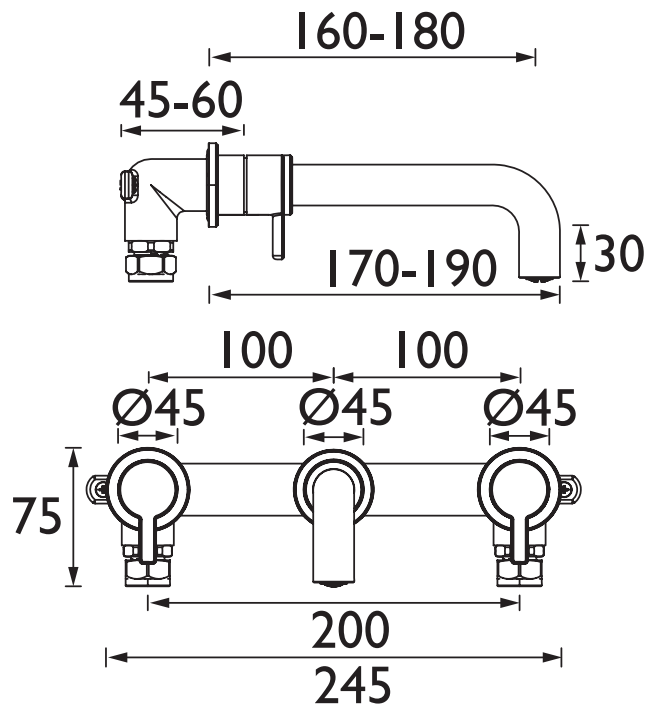

AL 3TH WMBF BB

ALTUM Tap Range Altum 3 Tap Hole Wall Mounted Bath Filler Brushed Brass

Features:

- Experience smooth, reliable operation thanks to the long-life ceramic disc valves
- Bring warmth to your space with the timeless brushed brass finish
- Built to last, backed by a lifetime parts and 1-year labour guarantee
- Find your perfect match with other finish options available

Product Certifications:

WRAS Certificate No: 250703313
WRAS Expiry Date: 31/07/2030

For more products, visit our website:
<http://www.bristan.com>

Specification

Product Type:	Bathroom Taps
Main Construction Material:	Brass; ABS; Stainless Steel
Mount Type:	Wall
Handle Type:	Paddle
Connection Inlet:	15mm Compression
Connection Outlet:	M18 Flow Straightener
Number of Tap Holes:	3
Valve/Cartridge Type:	1/2" Ceramic Disc Valve - 1/4 turn
Plumbing System Requirements:	Suitable for high pressure systems only
Minimum Dynamic Pressure (bar):	1 bar
Maximum Dynamic Pressure (bar):	5 bar
Maximum Hot Water Temperature °C:	60°C
Maximum Static Pressure (bar):	10 bar
Flow Type:	Single
Isolation Included:	No

Dimensions (measurements in mm)

Flow Rates (l/min)

System Pressure (bar)	1	2	3	5
AL 3TH WMBF BB (mixed)	17	24.3	29.8	38.5

TECHNICAL
DATA
SHEET

BRISTAN

D4